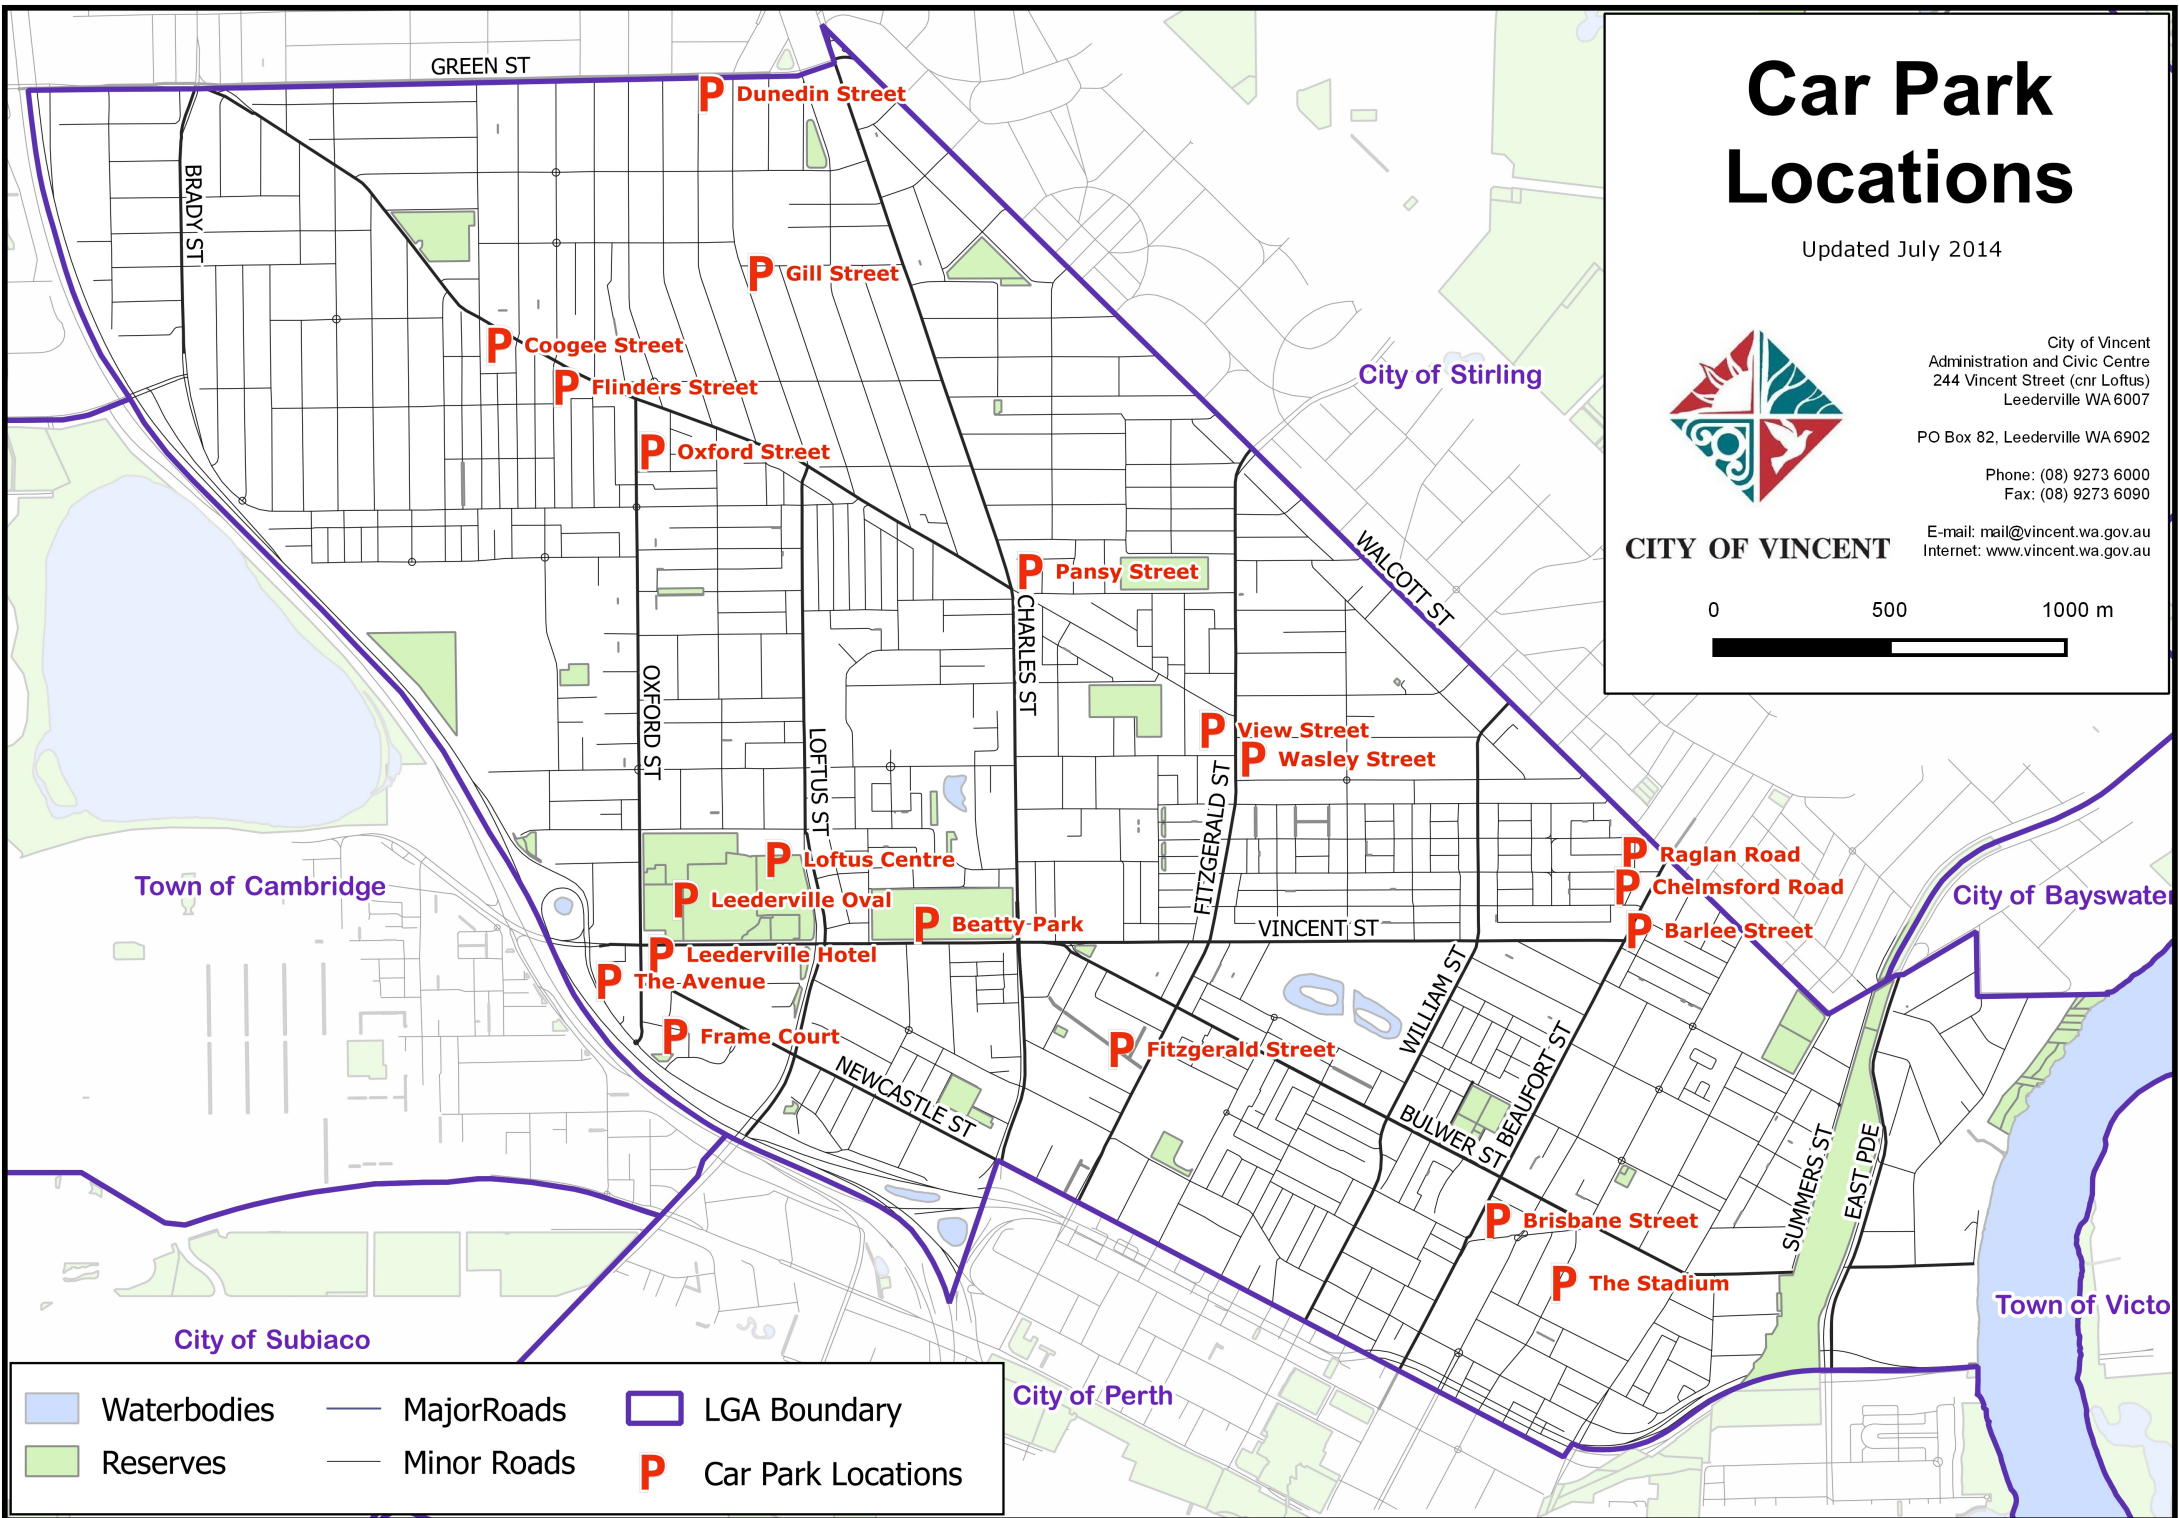

Car Park Locations

Updated July 2014

City of Vincent
Administration and Civic Centre
244 Vincent Street (cnr Loftus)
Leederville WA 6007

PO Box 82, Leederville WA 6902

Phone: (08) 9273 6000
Fax: (08) 9273 6090

E-mail: mail@vincent.wa.gov.au
Internet: www.vincent.wa.gov.au

CITY OF VINCENT

 Waterbodies	 Major Roads	 LGA Boundary
 Reserves	 Minor Roads	 Car Park Locations