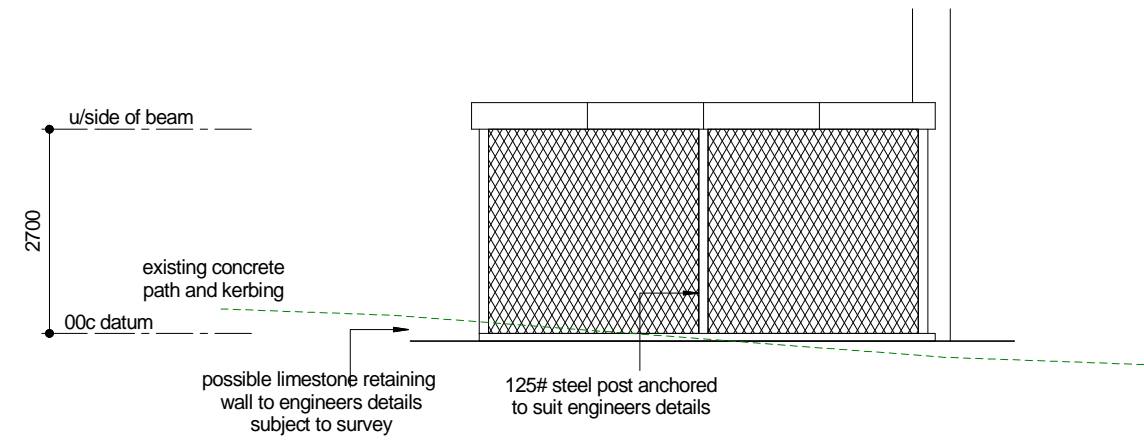

Perspective View

ELEVATION 1

SCALE 1:100

GROUND LEVEL

SCALE 1:100

dR design RIGHT
 Craig 0438 975 039
 designright@bigpond.com

Proposed Works at:
Beatty Park Bike Shelter
 220 Vincent Street, Leederville
 For:
Devco Builders

© copyright

Revision

Drawn : CS
 Date : 24.04.14
 Scale : 1:100
 Sheet : 1 of 1