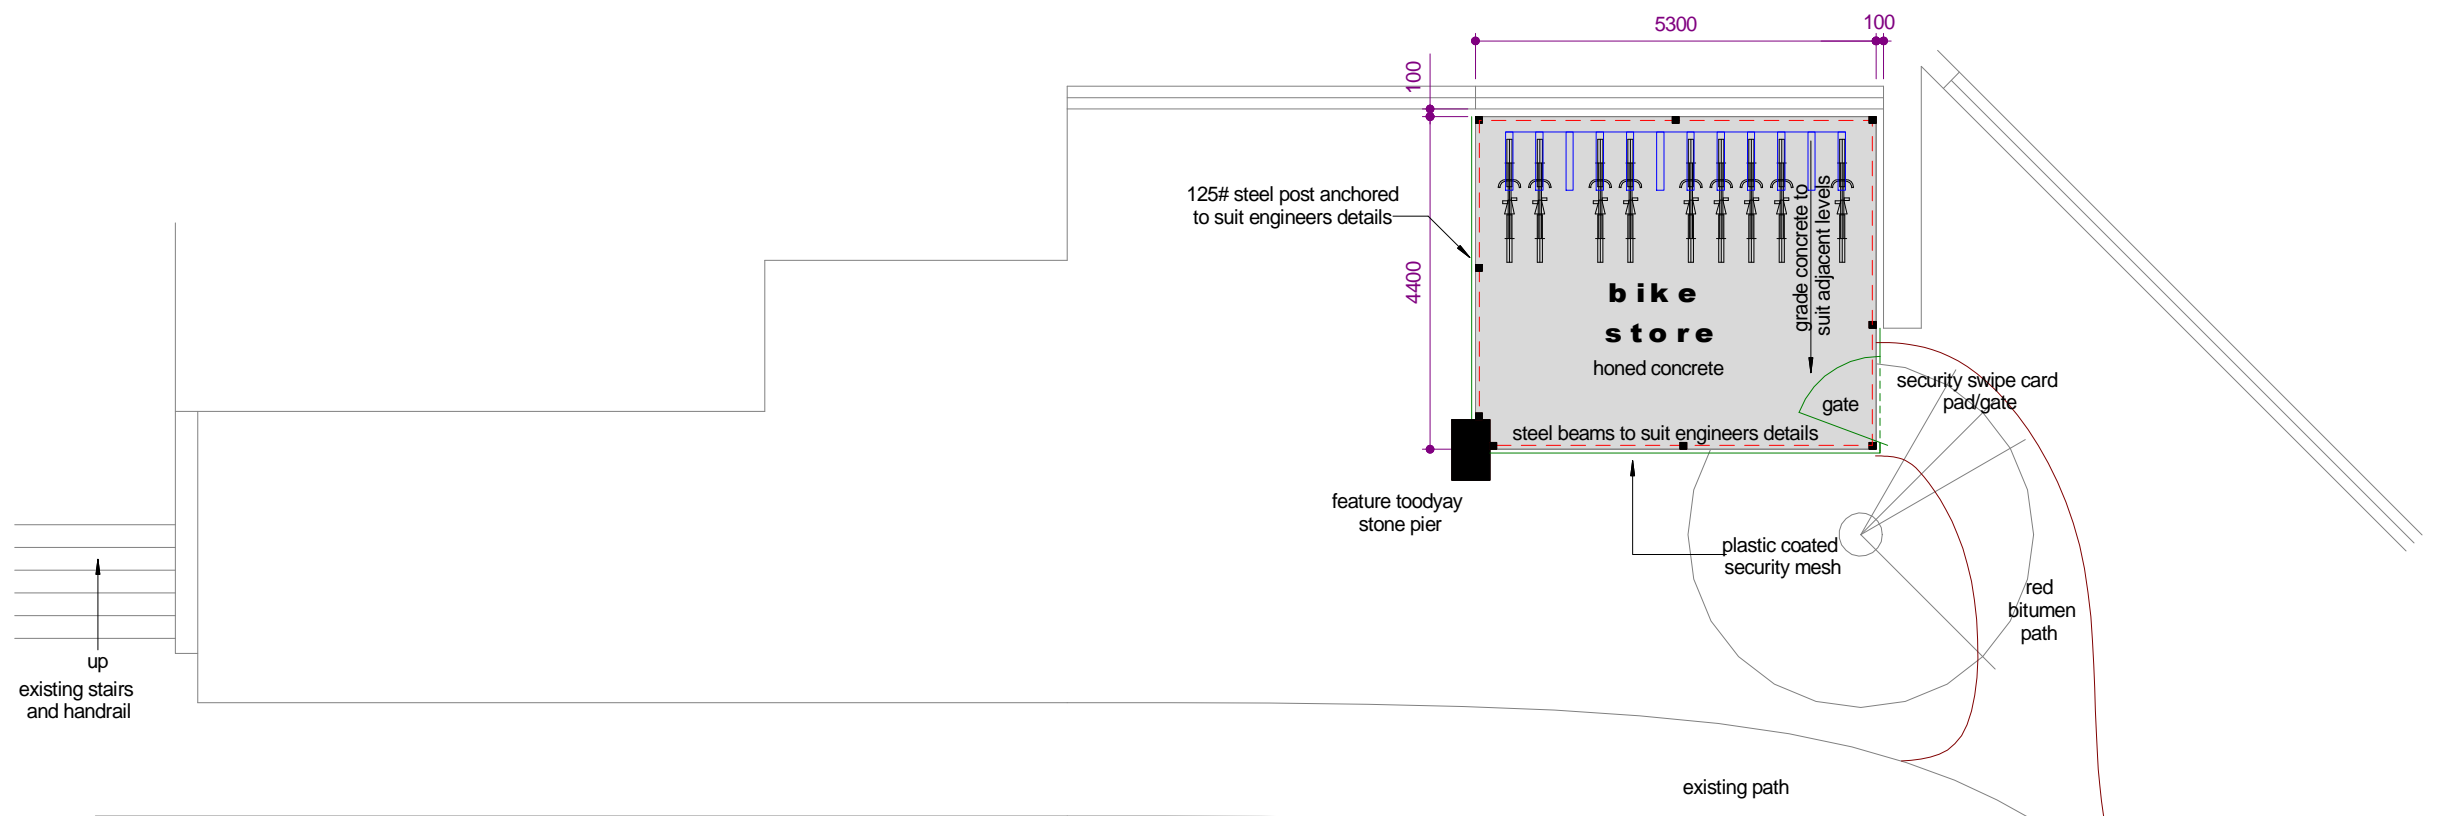

Perspective View

ELEVATION 1

SCALE 1:100

GROUND LEVEL

SCALE 1:100

dR design RIGHT
 Craig 0438 975 039
 designright@bigpond.com

Proposed Works at:
Beatty Park Bike Shelter
 220 Vincent Street, Leederville
 For:
Devco Builders

© copyright

Revision

Drawn : CS
 Date : 24.04.14
 Scale : 1:100
 Sheet : 1 of 1