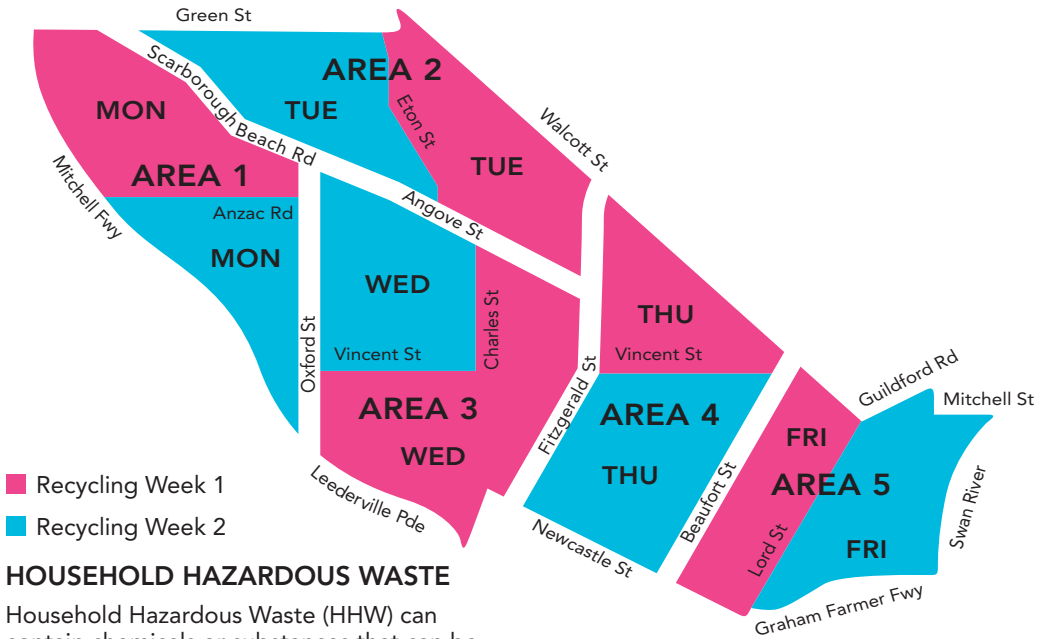

HOUSEHOLD HAZARDOUS WASTE

Household Hazardous Waste (HHW) can contain chemicals or substances that can be harmful to you, your children, your pets and the environment. This is why it's important to dispose of HHW correctly.

Examples include:

- Electronic waste (E-waste)
- Batteries
- Gas cylinders
- Paint and chemicals
- Pesticides and poisons
- Smoke alarms
- Household lights

Please remember:

- Don't place them in your green or yellow household bin!
- Don't tip these materials down the drain or bury them!

For more info on other HHW such as asbestos or tyres please check our website.

These items can be dropped off at:

Tamala Park

1700 Marmion Ave, Mindarie,
Phone: 9306 6303

Recycling Centre Balcatta

238 Balcatta Road, Balcatta,
Phone: 9205 8555

The City of Vincent also has Recycling Stations for household batteries, light globes, mobile phones and ink cartridges at the following locations:

City of Vincent Administration Centre,
244 Vincent Street, Leederville.

City of Vincent Library

99 Loftus Street, Leederville.

Beatty Park

220 Vincent Street, Leederville (no mobile phones).

Hawaiian's Mezz Shopping Centre

148 Scarborough Beach Road, Leederville (no mobile phones).

The City's bulk verge collections are currently under review, please visit the City's website to find out more.

For more information on what to put in your bins visit:
vincent.wa.gov.au/waste-recycling

CITY OF VINCENT