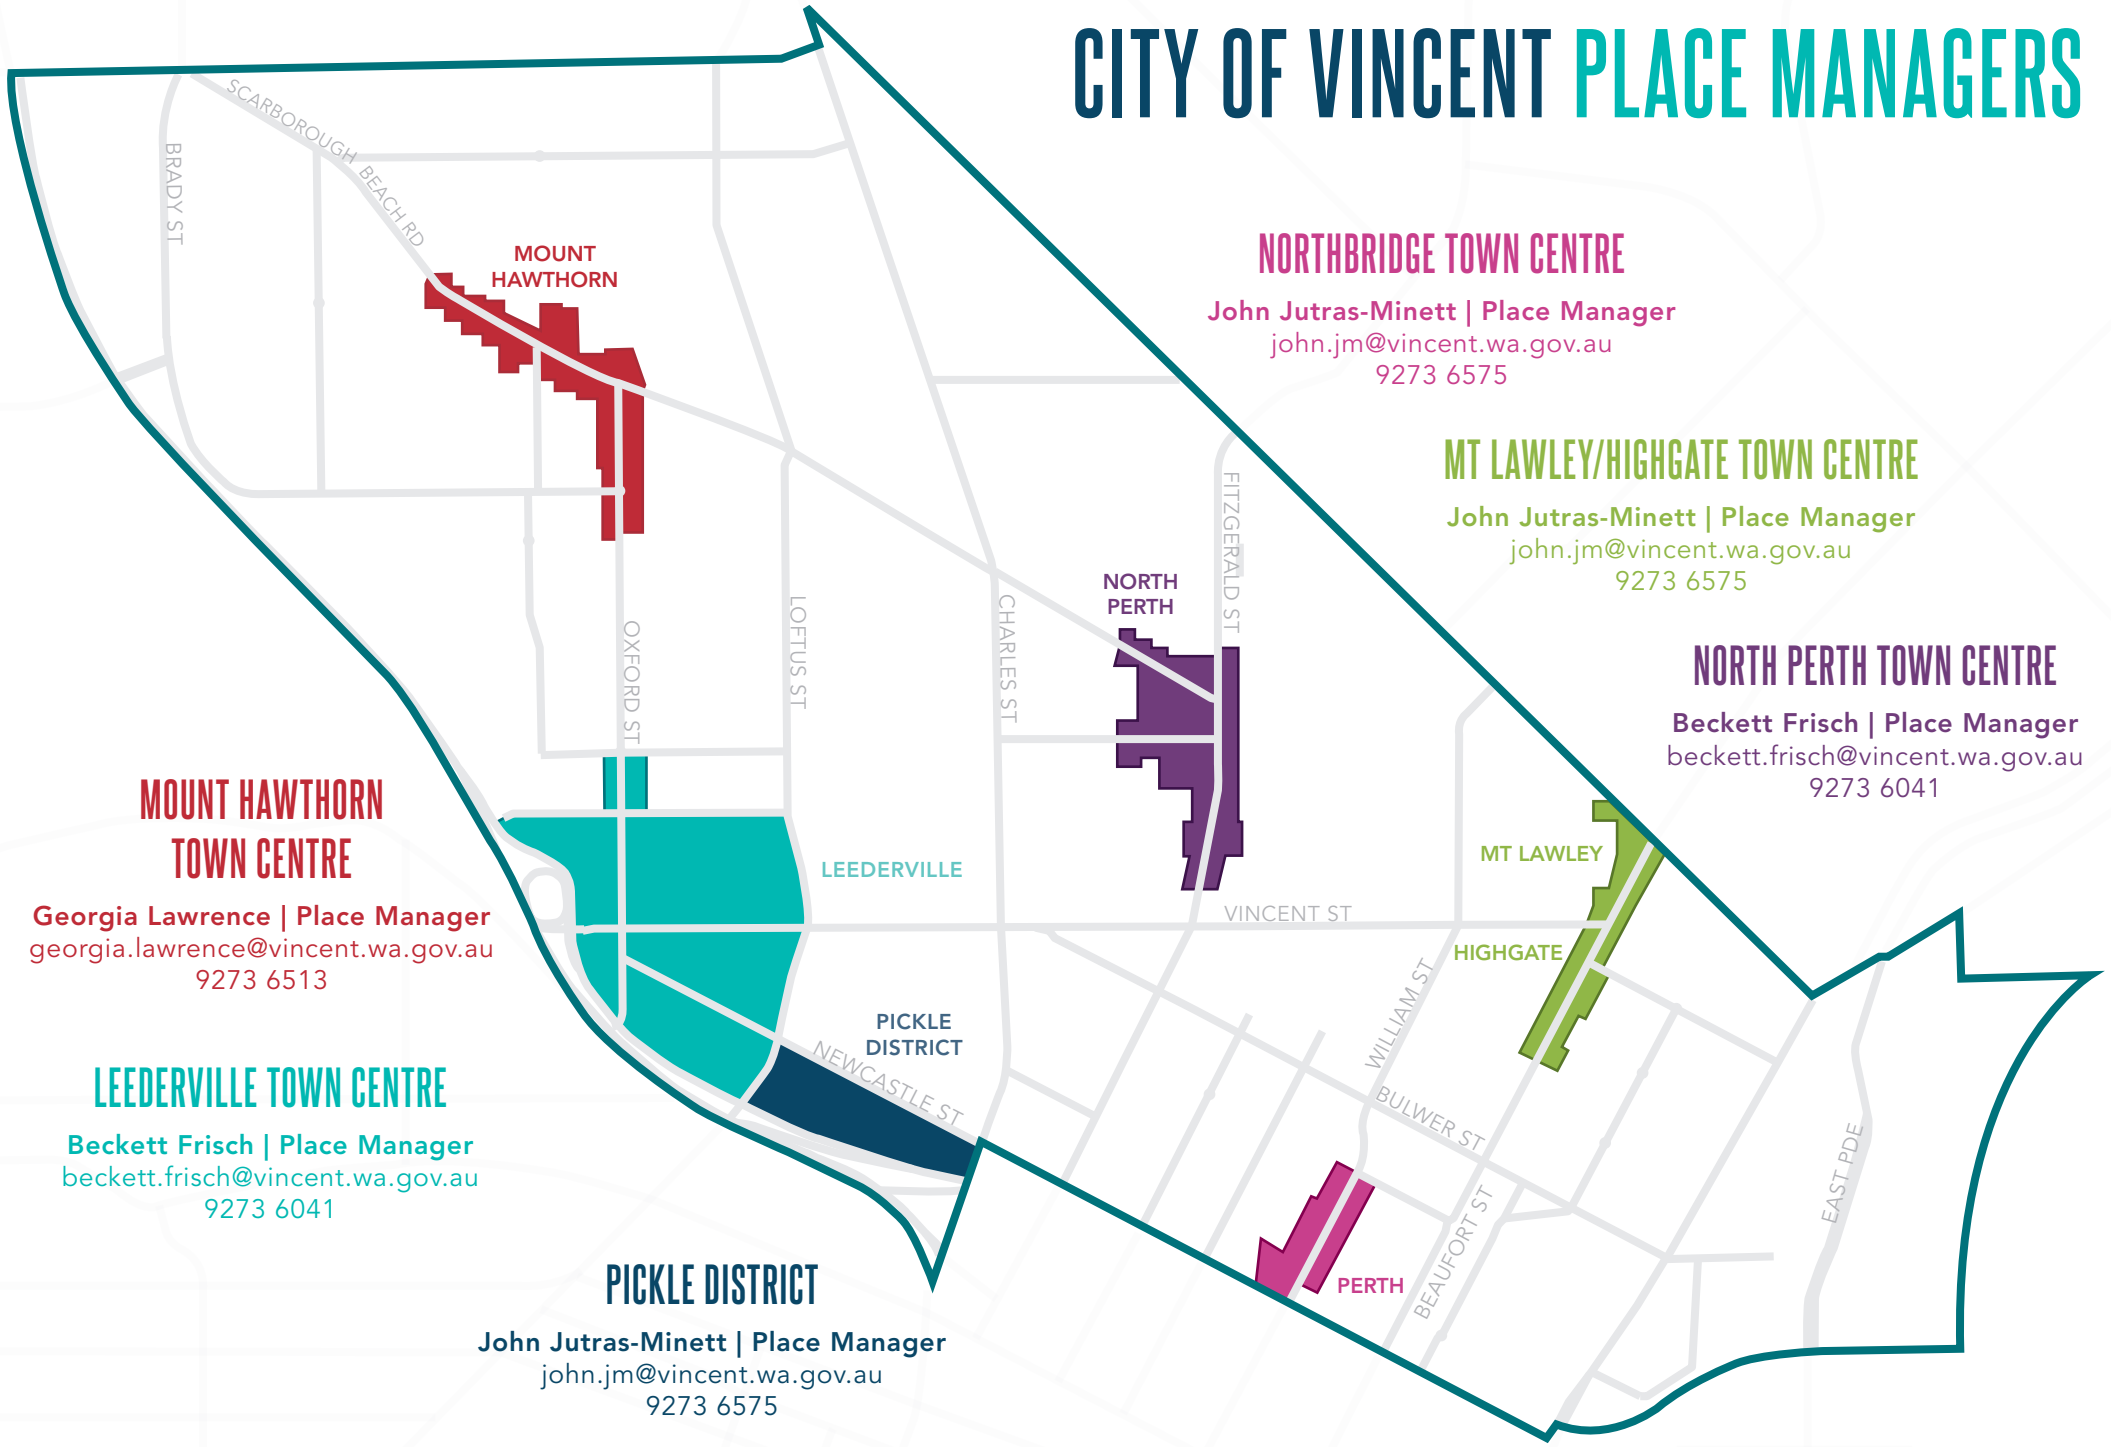

CITY OF VINCENT PLACE MANAGERS

NORTHBRIDGE TOWN CENTRE

John Jutras-Minett | Place Manager
john.jm@vincent.wa.gov.au
9273 6575

MT LAWLEY/HIGHGATE TOWN CENTRE

John Jutras-Minett | Place Manager
john.jm@vincent.wa.gov.au
9273 6575

NORTH PERTH TOWN CENTRE

Beckett Frisch | Place Manager
beckett.frisch@vincent.wa.gov.au
9273 6041

MOUNT HAWTHORN TOWN CENTRE

Georgia Lawrence | Place Manager
georgia.lawrence@vincent.wa.gov.au
9273 6513

LEEDERVILLE TOWN CENTRE

Beckett Frisch | Place Manager
beckett.frisch@vincent.wa.gov.au
9273 6041

PICKLE DISTRICT

John Jutras-Minett | Place Manager
john.jm@vincent.wa.gov.au
9273 6575

NORTH PERTH

MT LAWLEY

HIGHGATE

PERTH