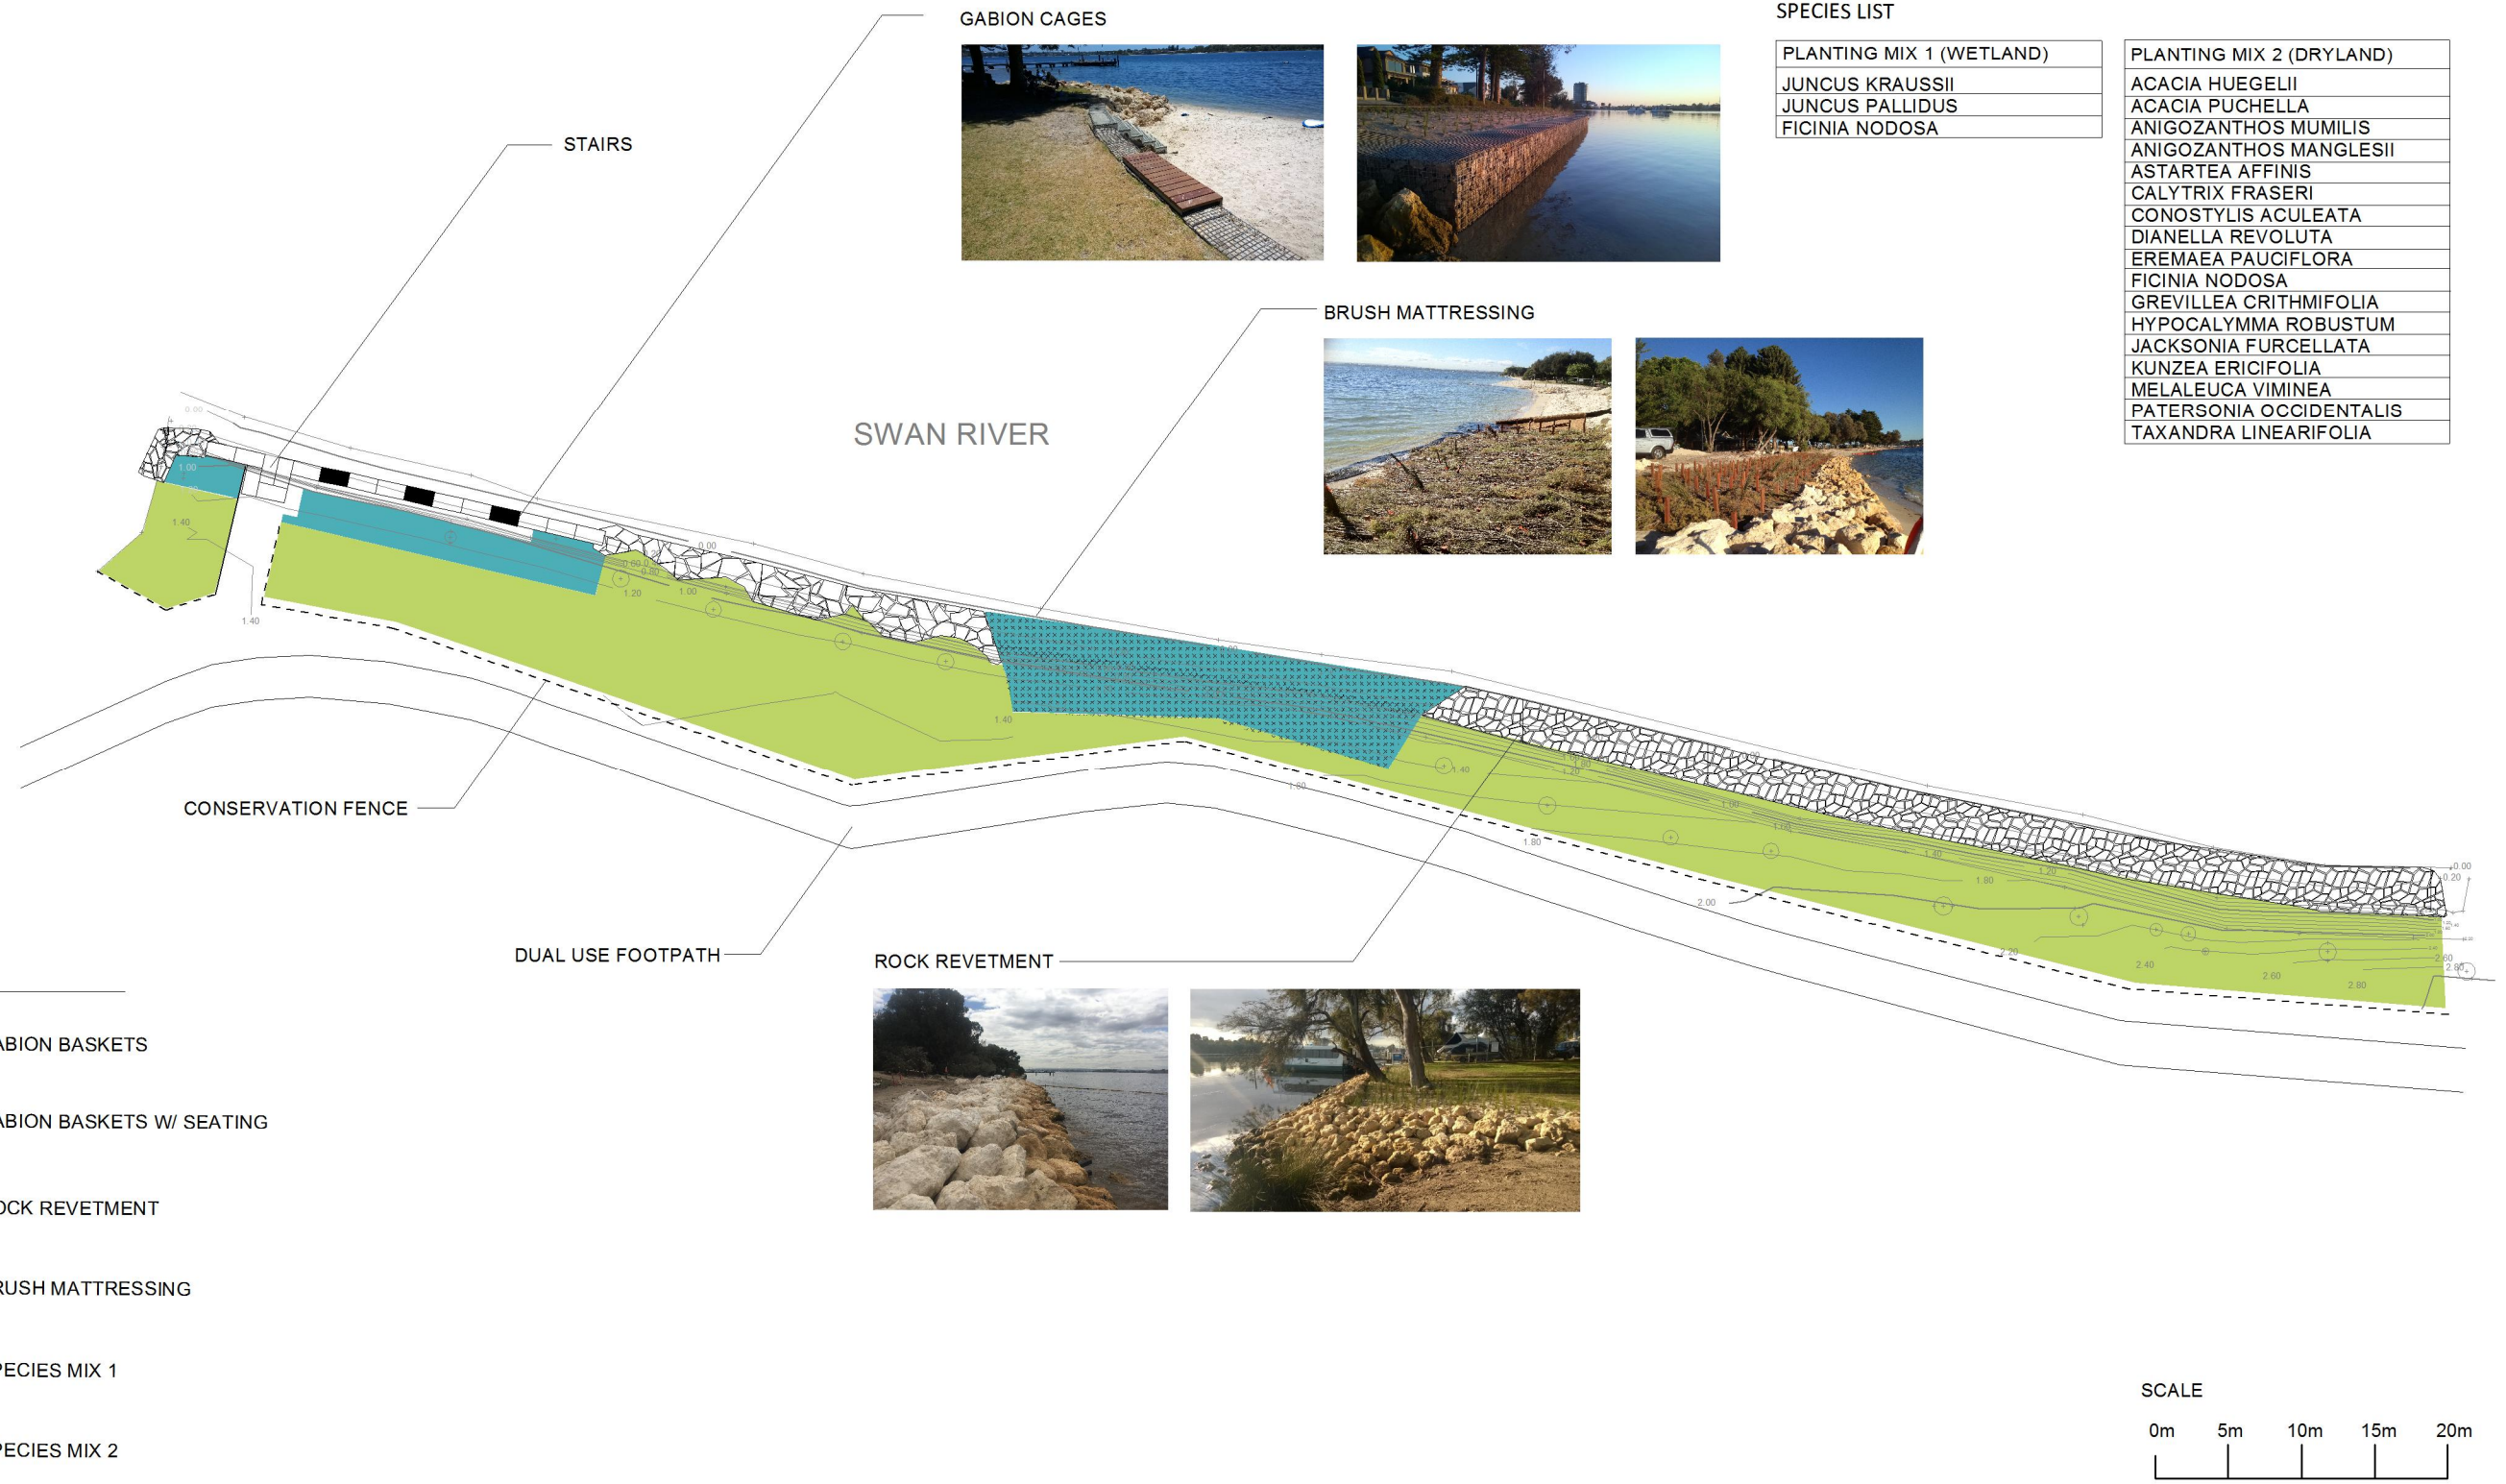

# CITY OF VINCENT BANKS RESERVE STAGE 2 - FORESHORE REMEDIAL WORKS

### LEGEND

-  GABION BASKETS
-  GABION BASKETS W/ SEATING
-  ROCK REVETMENT
-  BRUSH MATTRESSING
-  SPECIES MIX 1
-  SPECIES MIX 2

### SCALE