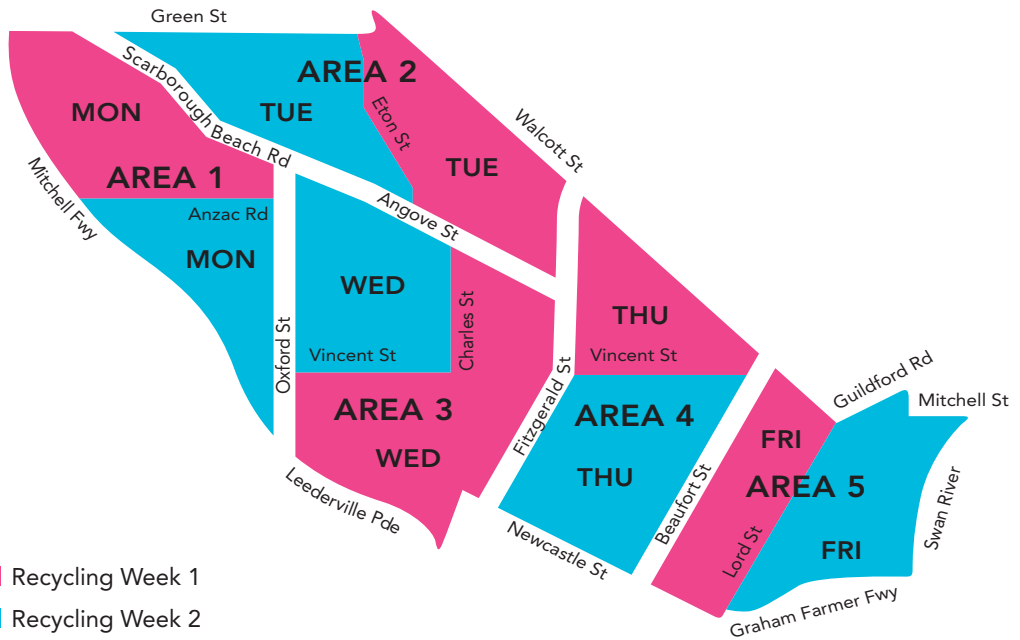

HOUSEHOLD HAZARDOUS WASTE

Household Hazardous Waste (HHW) can contain chemicals or substances that can be harmful to you, your children, your pets and the environment. This is why it's important to dispose of HHW correctly.

Examples include:

- Electronic waste (E-waste)
- Batteries
- Gas cylinders
- Paint and chemicals
- Pesticides and poisons
- Smoke alarms
- Household lights

Please remember:

- Don't place them in your green or yellow household bin!
- Don't tip these materials down the drain or bury them!

For more info on other HHW such as asbestos or tyres please check our website.

These items can be dropped off at:

Tamala Park

1700 Marmion Ave, Mindarie,
Phone: 9306 6303

Recycling Centre Balcatta

238 Balcatta Road, Balcatta,
Phone: 9205 8555

The City of Vincent has also Recycling Stations for household batteries, light globes, mobile phones and ink cartridges at the Library and the Administration Centre.

BULK VERGE COLLECTIONS

Green waste only

Oct/Nov 2018 and March/April 2019

General junk only

Feb/March 2019

Collections for residential households only. The dates will be published on our website, Facebook and in the local paper.

For more information on what to put in your bins visit:
vincent.wa.gov.au/waste-recycling

CITY OF VINCENT