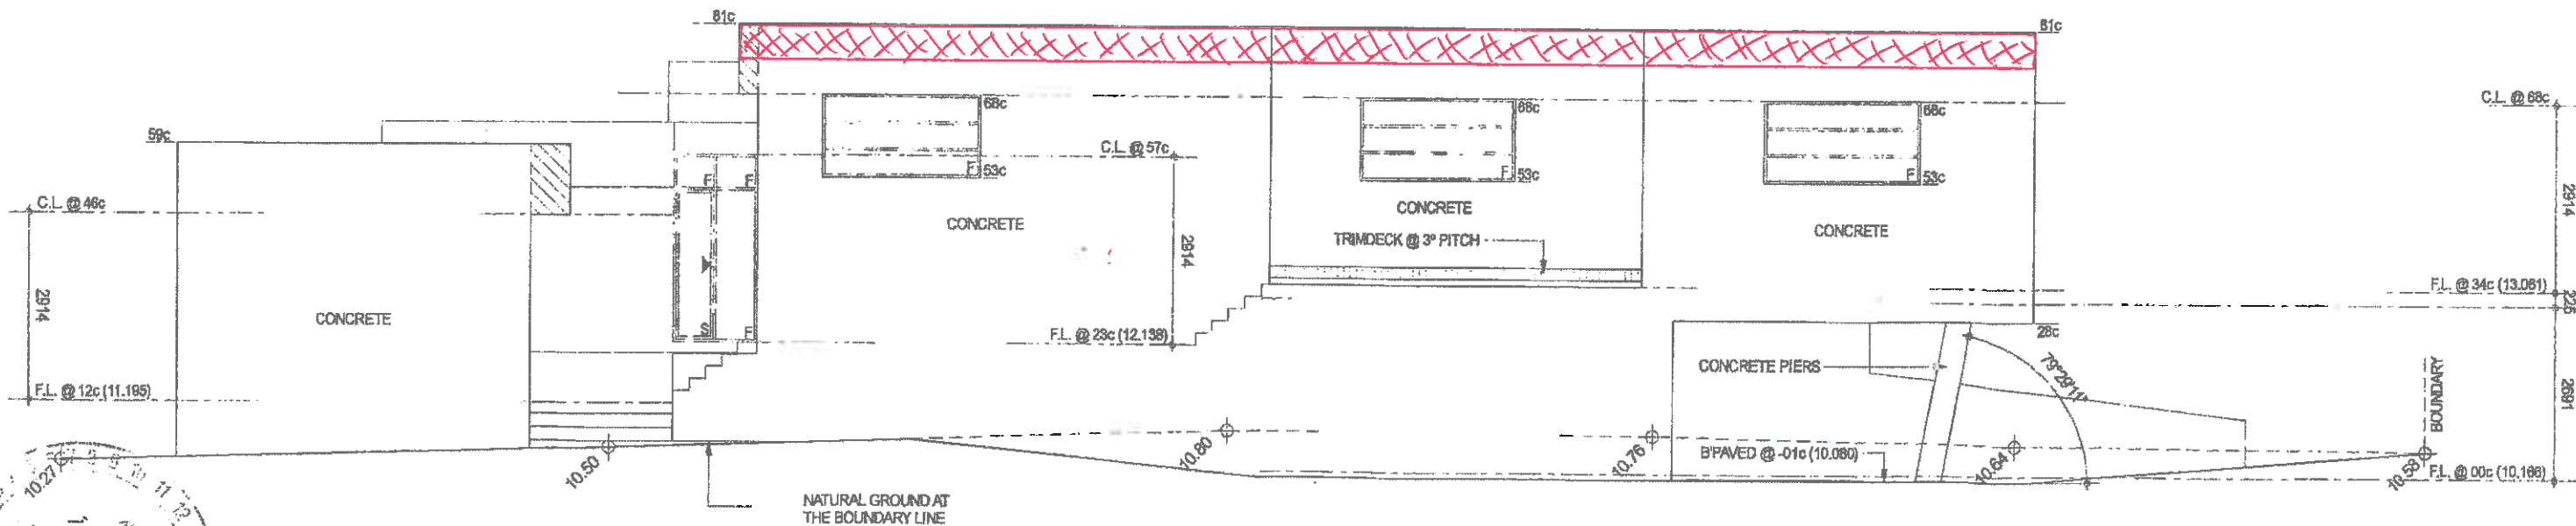

EAST ELEVATION

ADDITIONAL HEIGHT

NORTH ELEVATION

A3 - 07

Dimension Design & Drafting

Barry Jones
17 Litchfield Crescent
Carramar
Mobile 0437 141 592

Client **Marvelli**
Project **#92 Sydney St, North Perth**
Title **ELEVATIONS**

Date 08.12.15. Scale 1:100 Drawn BJ