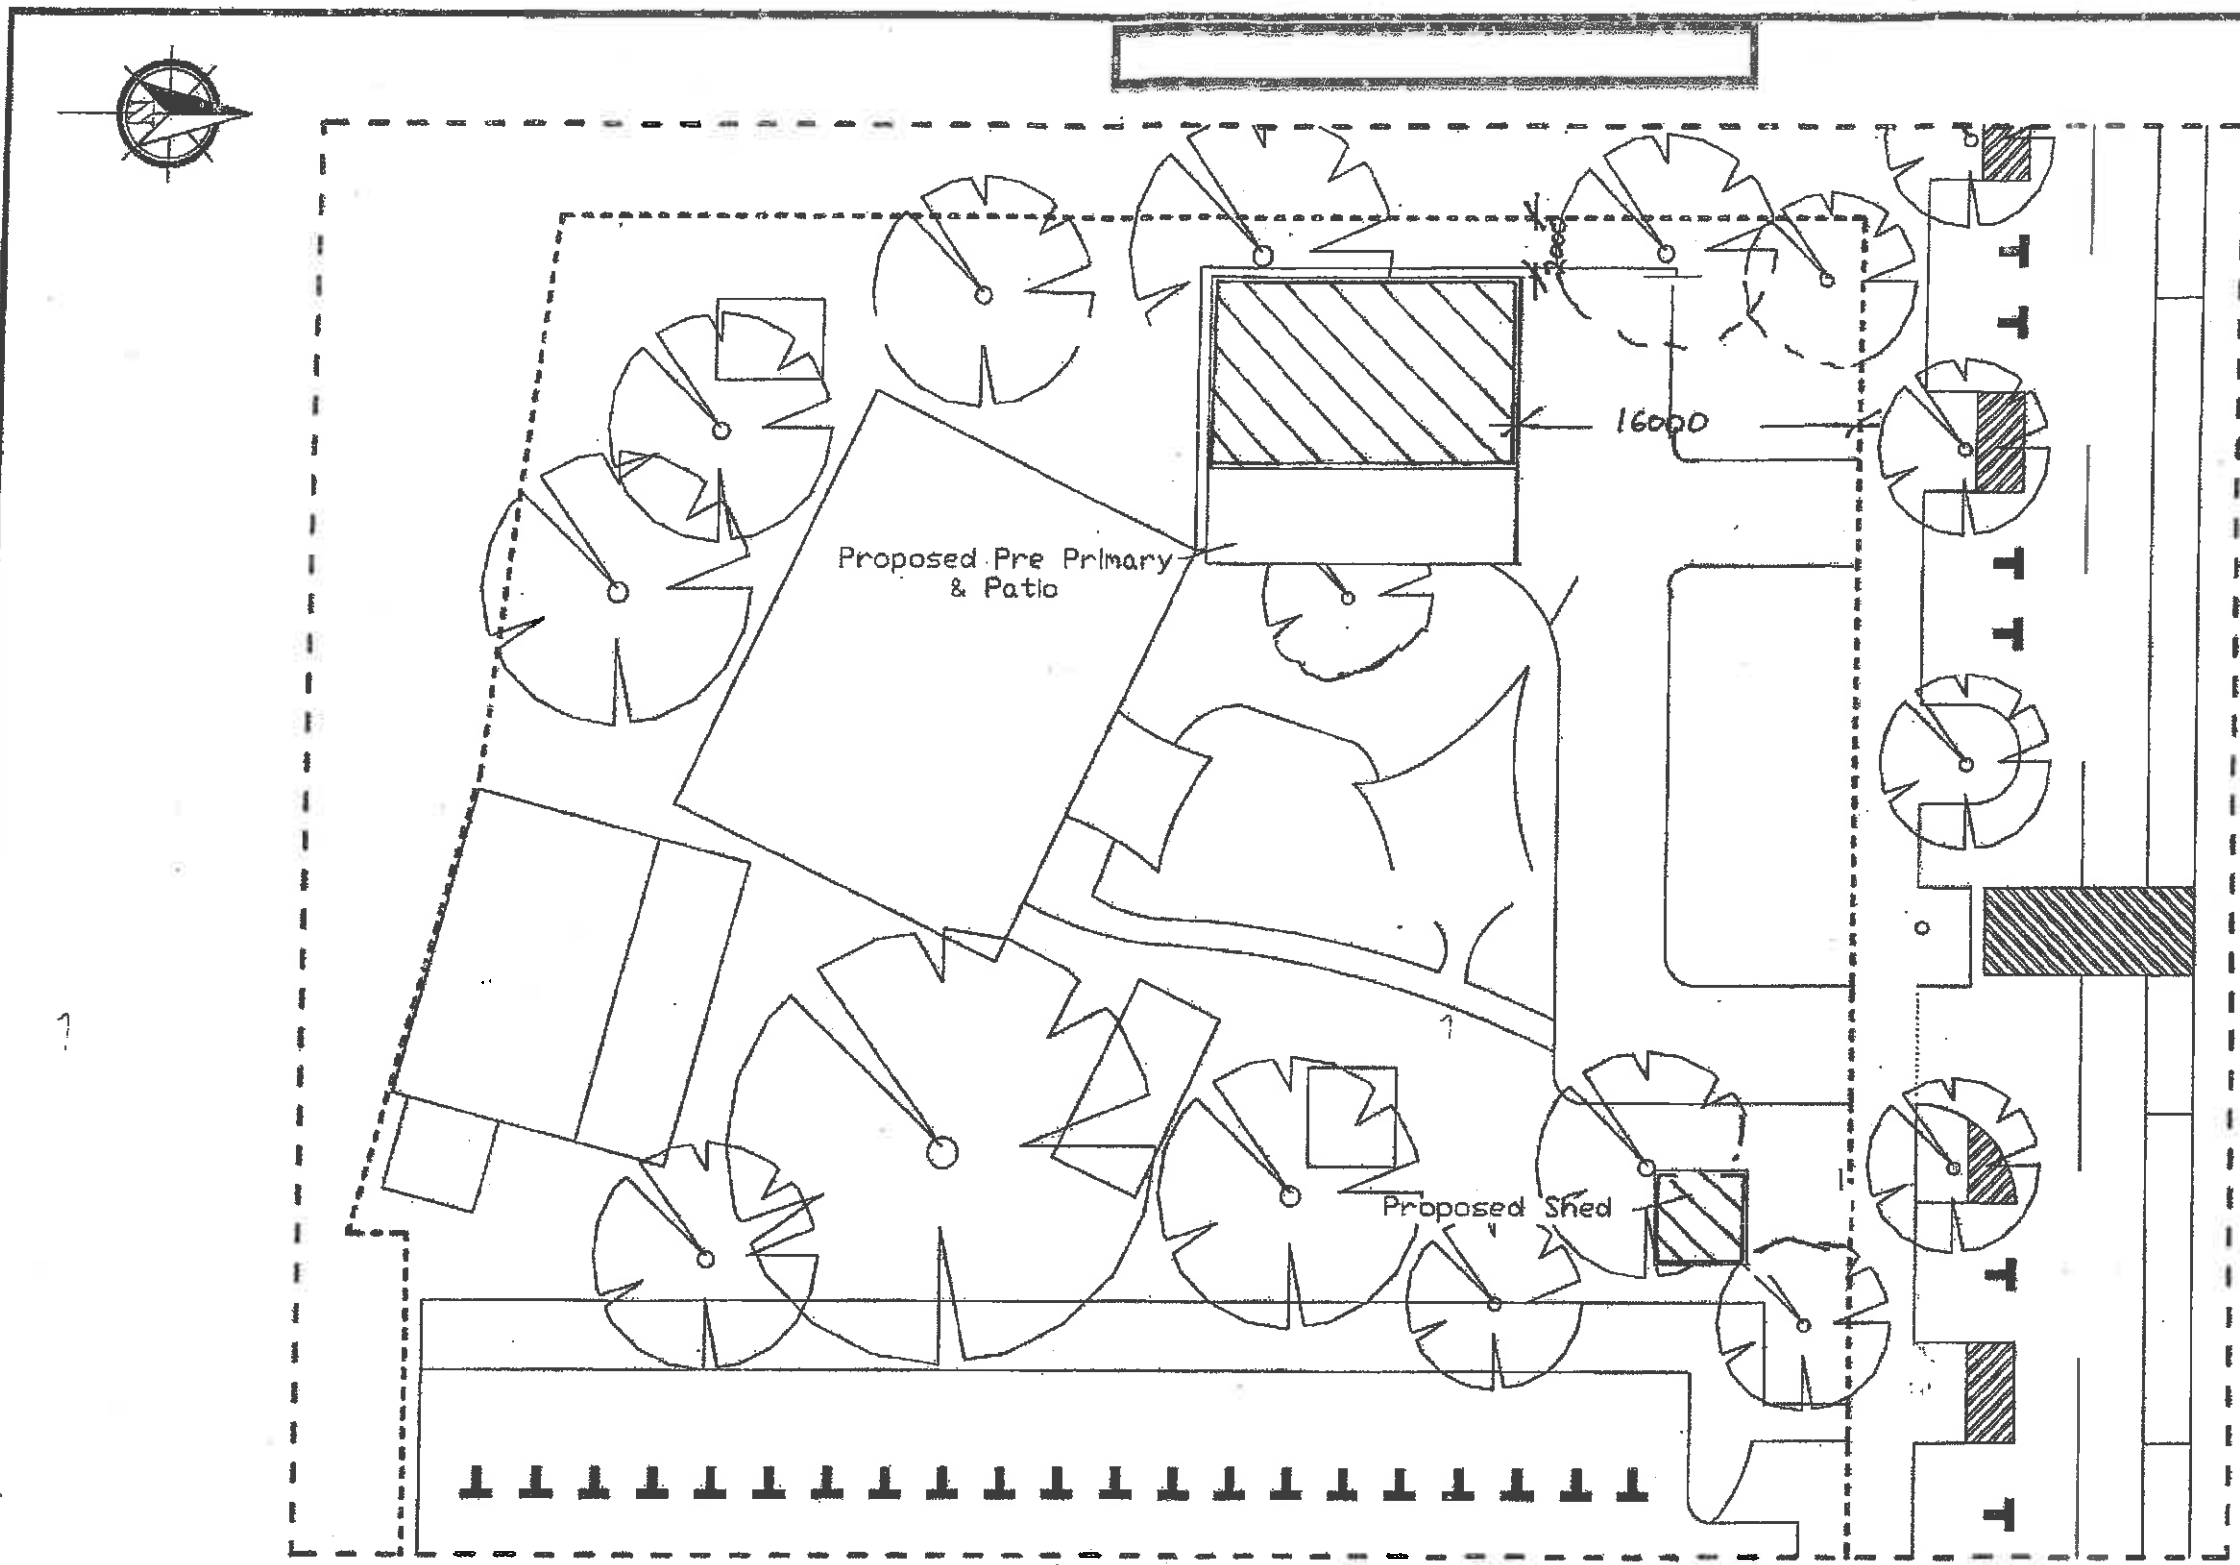

Government of Western Australia
Department of Finance

Building Management and Works

BUILDING RELOCATION SERVICES

MARGARET PRE PRIMARY CENTRE
1x PRE PRIMARY CLASSROOM
PART SITE PLAN - SITEWORKS

PRINCIPAL: _____ APPROVED: YES ☐ NO ☐

SIGNED: _____ DATE: _____

DRAWN: Colin Virgo
DATE: SEP 2012
SCALE: NTS
PROJECT: TB2176
DOF FILE: TBA

REDUCTION
0 25
DRAWING No.
A3

THIS IS A CADD DRAWING, DO NOT AMEND MANUALLY