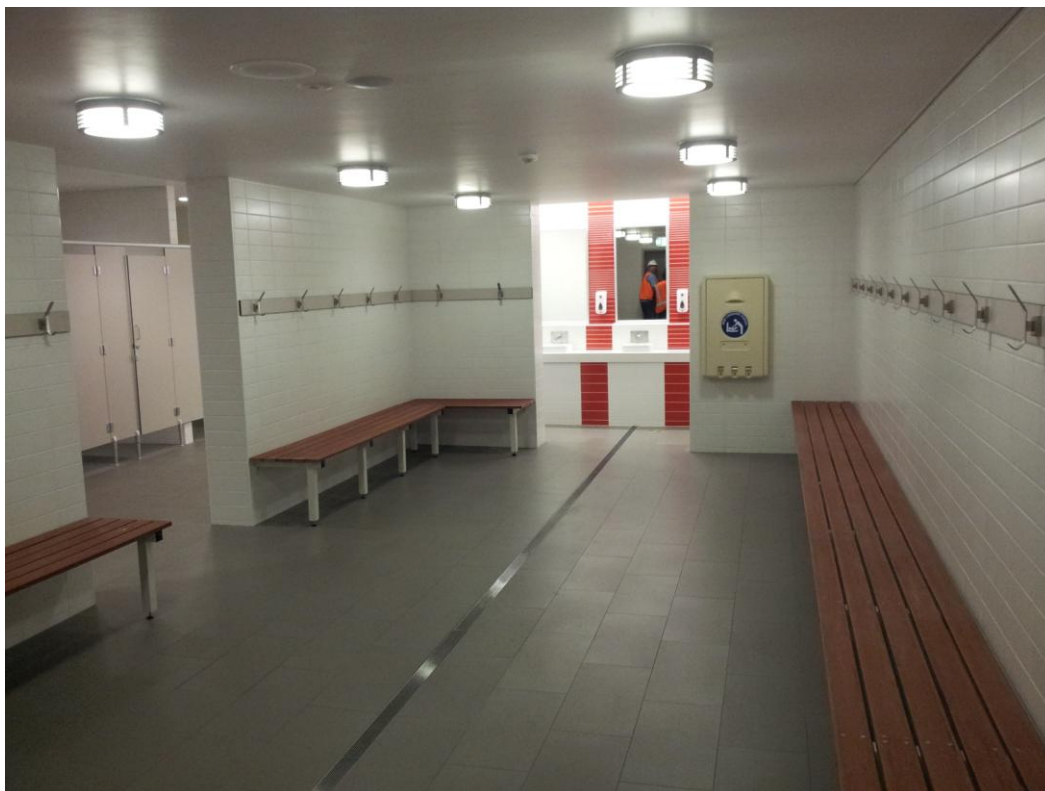

New Gymnasium Equipment – Synergy 360

Gymnasium with new equipment set up

Beatty Park Leisure Centre

Progress Report No. 16 as at 12 March 2013

---

Aerobics Room

Female Dry Changerooms

Beatty Park Leisure Centre