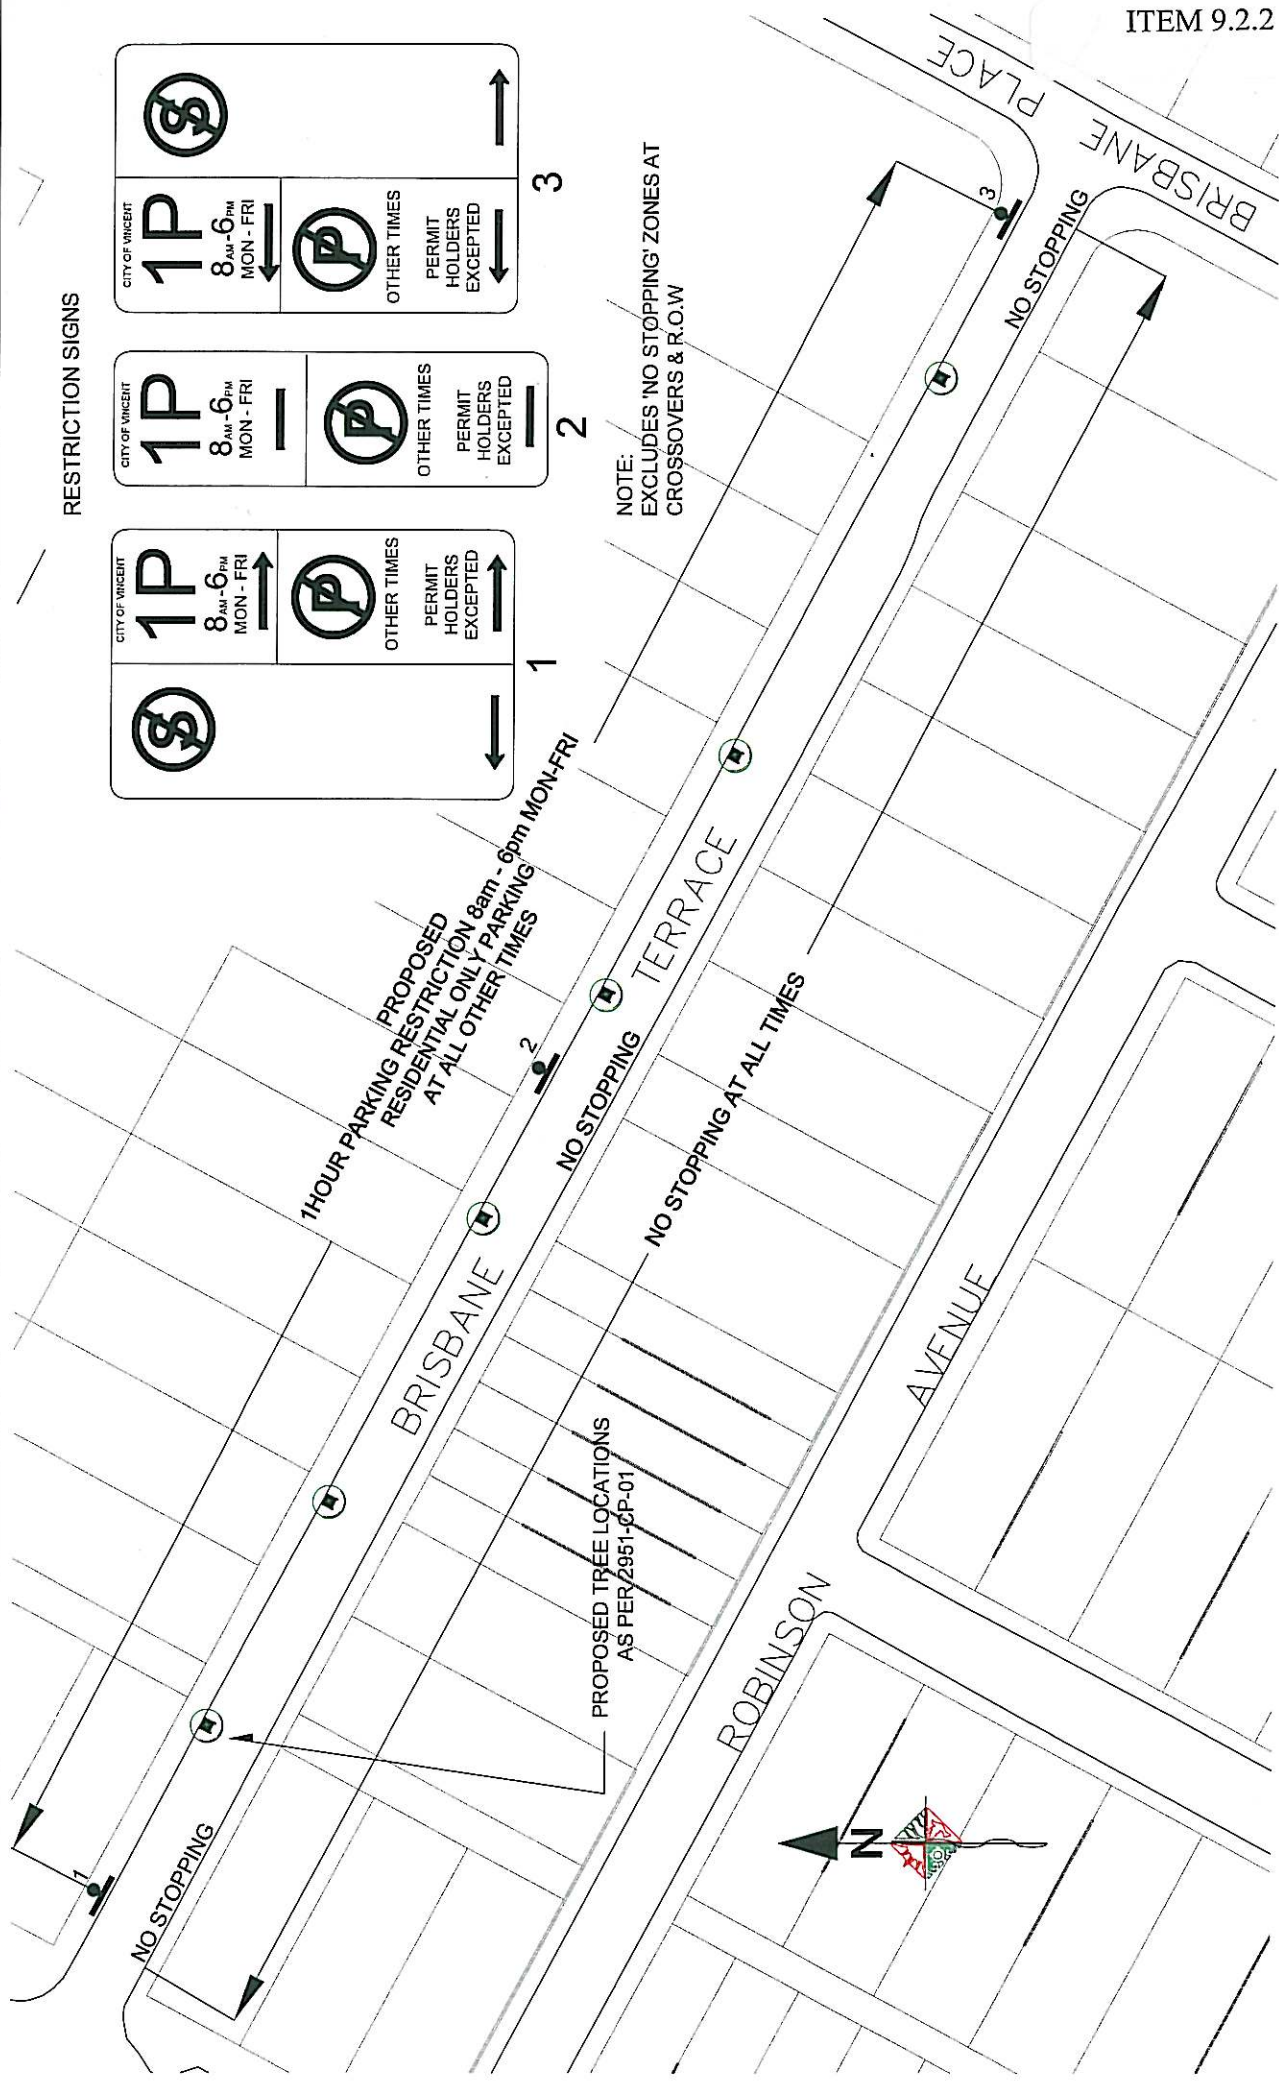

RESTRICTION SIGNS

NOTE:
EXCLUDES 'NO STOPPING' ZONES AT
CROSSOVERS & R.O.W

<p>CITY OF VINCENT 244 VINCENT STREET, LEONORVILLE 5007 TECHNICAL SERVICES</p>	<p>DATE: 1/25/2012 DATE: JULY 2012</p>	<p>TECHNICAL SERVICES</p>
	<p>NO: [] DRAWN BY: [] CHECKED BY: [] APPROVED BY: []</p>	<p>BRISBANE TERRACE PARKING RESTRICTION</p>
<p>THE DRAWING NUMBER IS THE PROPERTY OF THE CITY OF VINCENT AND MUST NOT BE REPRODUCED OR USED WITHOUT THE APPROVAL OF THE DIRECTOR, TECHNICAL SERVICES</p>		