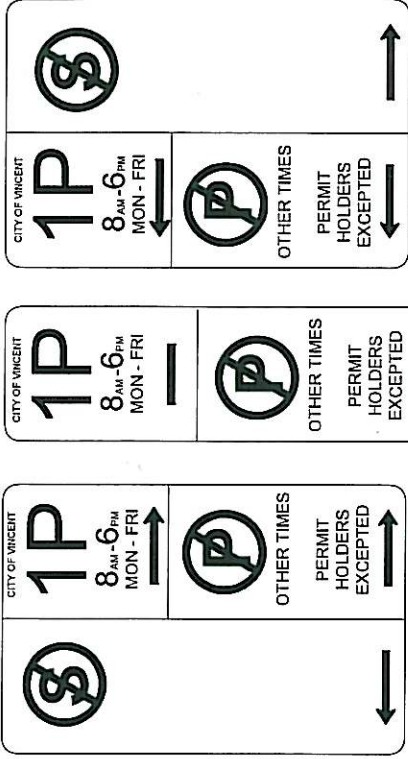

RESTRICTION SIGNS

NOTE:
EXCLUDES 'NO STOPPING' ZONES AT
CROSSOVERS & R.O.W

<p>CITY OF VINCENT 244 VINCENT STREET, LEONORVILLE 5007 TECHNICAL SERVICES</p>	<p>DATE: 1/25/2012 DATE: JULY 2012</p>	<p>TECHNICAL SERVICES</p>
	<p>NO: [] DRAWN BY: [] CHECKED BY: [] APPROVED BY: []</p>	<p>BRISBANE TERRACE PARKING RESTRICTION</p>
<p>THE DRAWING NUMBER IS THE PROPERTY OF THE CITY OF VINCENT AND MUST NOT BE REPRODUCED OR USED WITHOUT THE APPROVAL OF THE DIRECTOR, TECHNICAL SERVICES</p>		