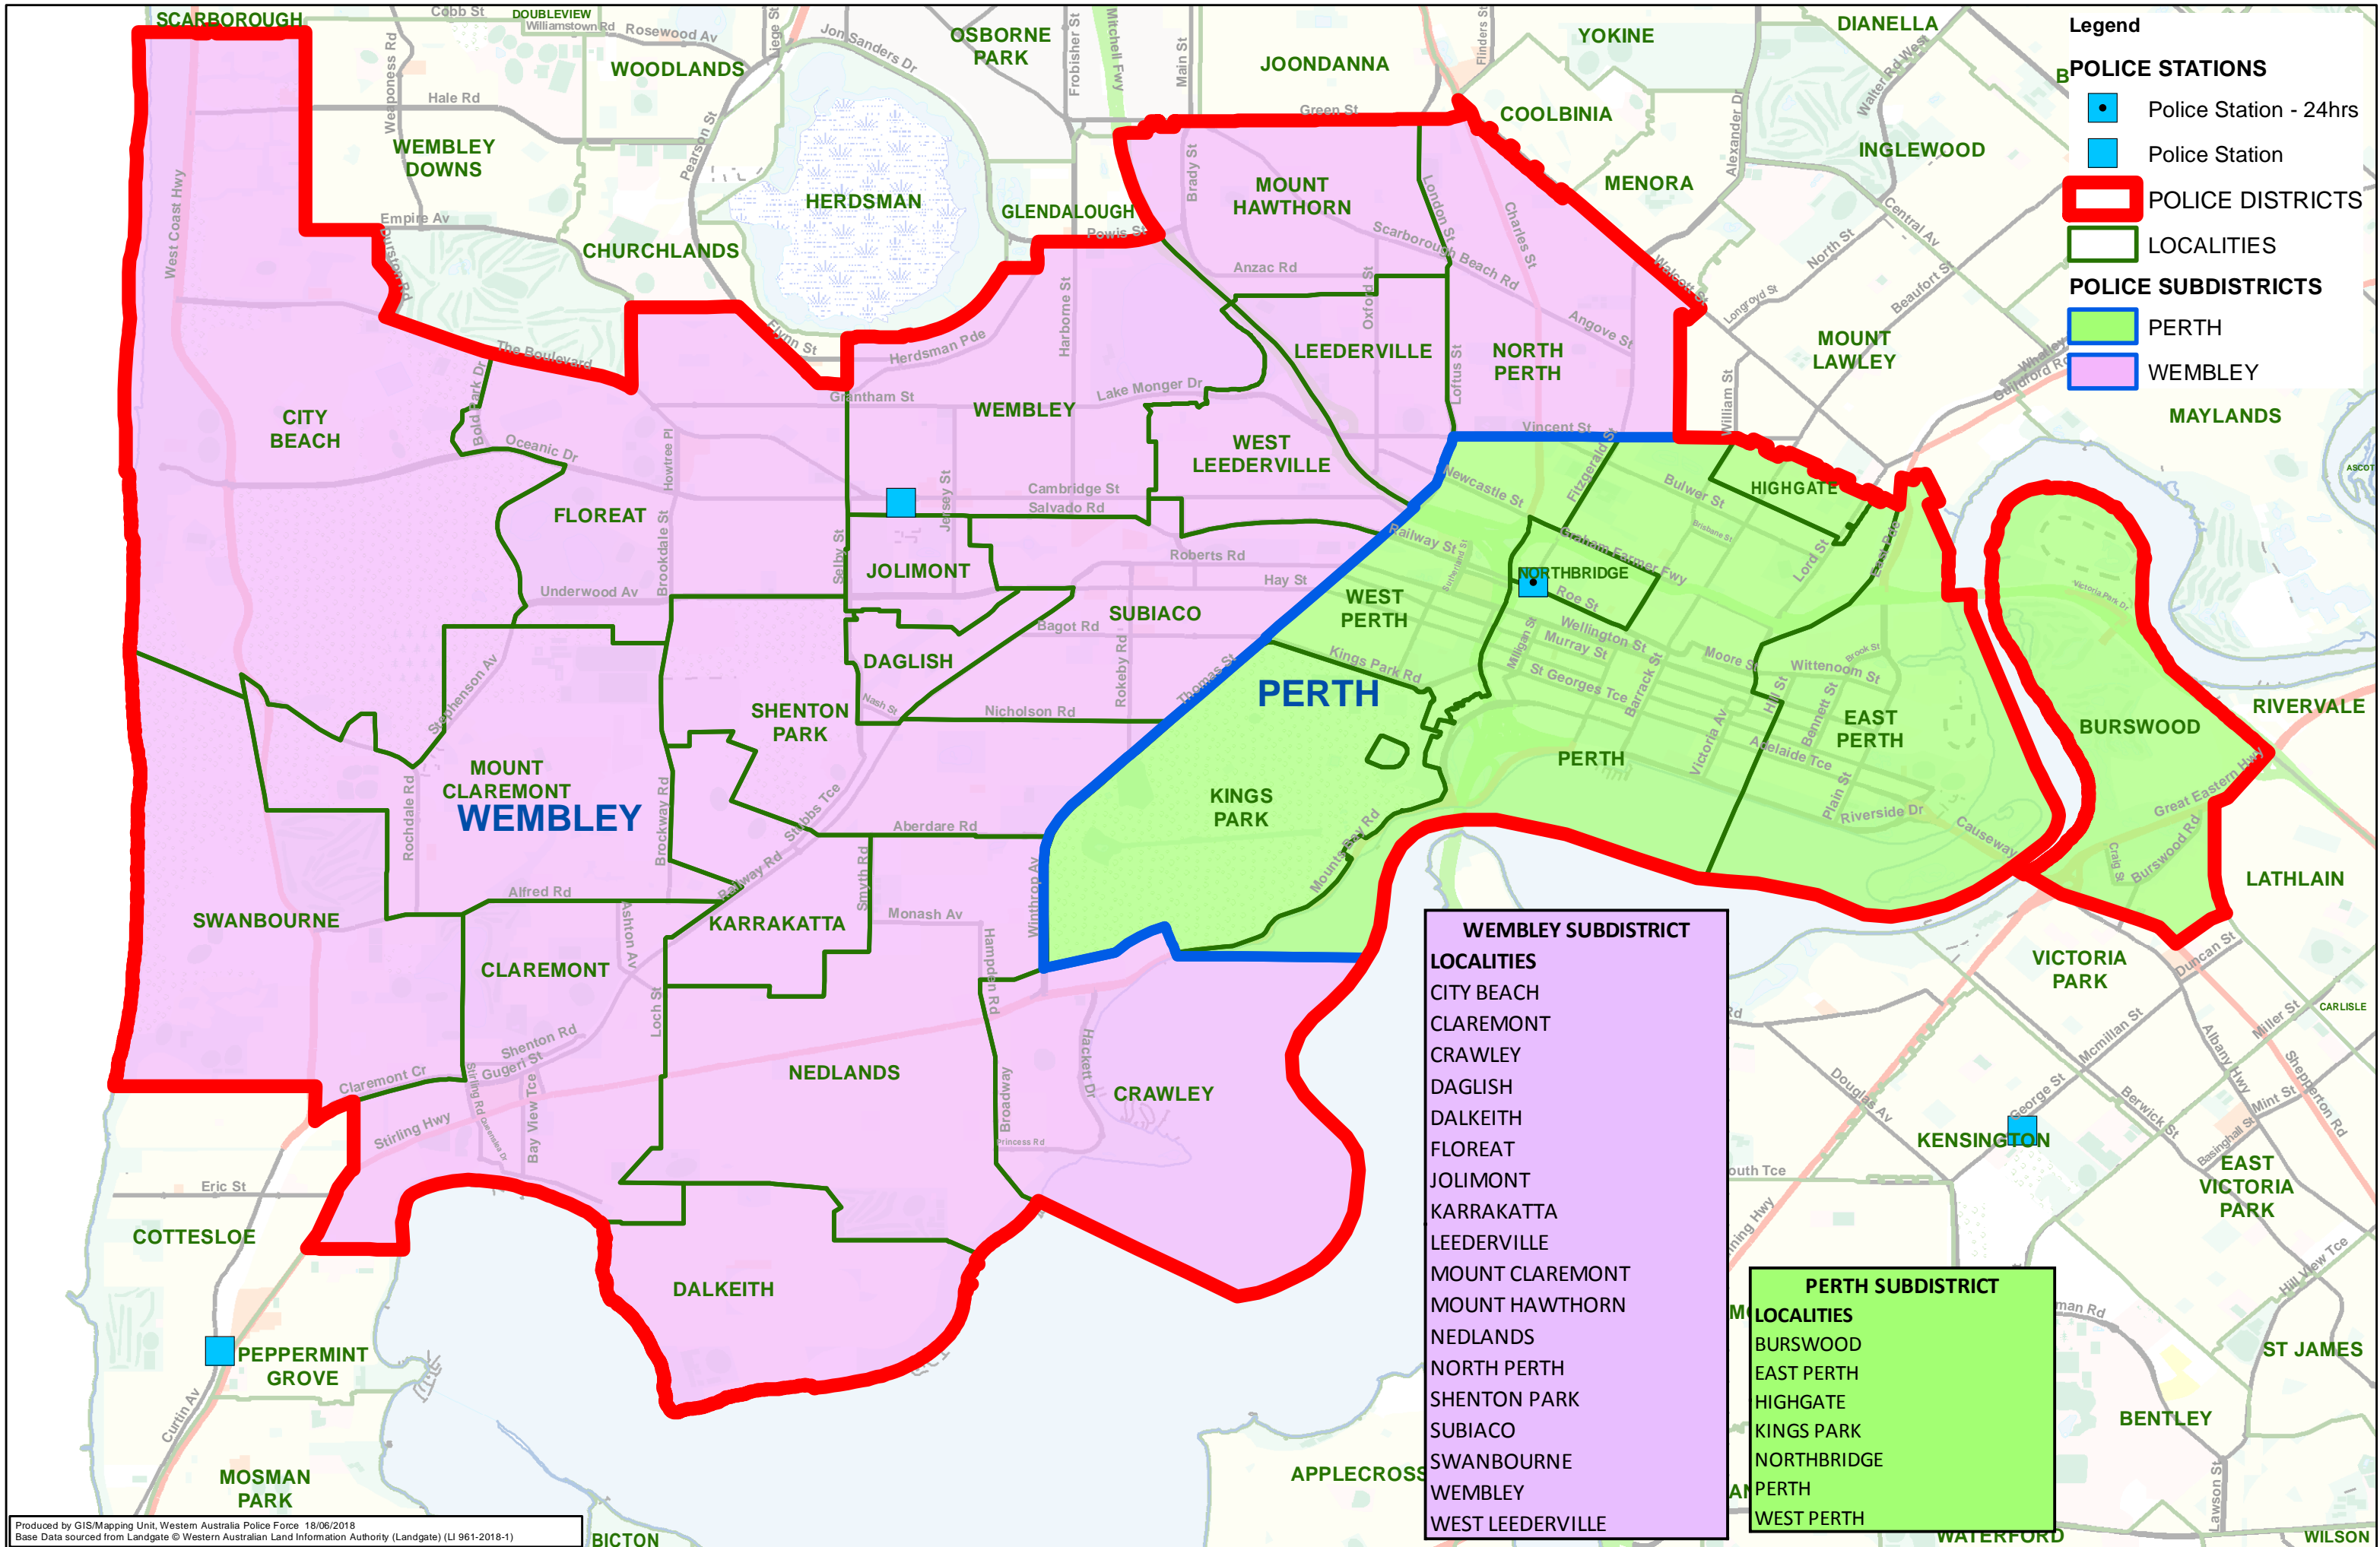

# WA POLICE FORCE - PERTH DISTRICT

- Legend**
- Police Station - 24hrs
  - Police Station
  - POLICE DISTRICTS
  - LOCALITIES
  - POLICE SUBDISTRICTS**
  - PERTH
  - WEMBLEY

- WEMBLEY SUBDISTRICT LOCALITIES**
- CITY BEACH
  - CLAREMONT
  - CRAWLEY
  - DAGLISH
  - DALKEITH
  - FLOREAT
  - JOLIMONT
  - KARRAKATTA
  - LEEDERVILLE
  - MOUNT CLAREMONT
  - MOUNT HAWTHORN
  - NEDLANDS
  - NORTH PERTH
  - SHENTON PARK
  - SUBIACO
  - SWANBOURNE
  - WEMBLEY
  - WEST LEEDERVILLE

- PERTH SUBDISTRICT LOCALITIES**
- BURSWOOD
  - EAST PERTH
  - HIGHGATE
  - KINGS PARK
  - NORTHBRIDGE
  - PERTH
  - WEST PERTH