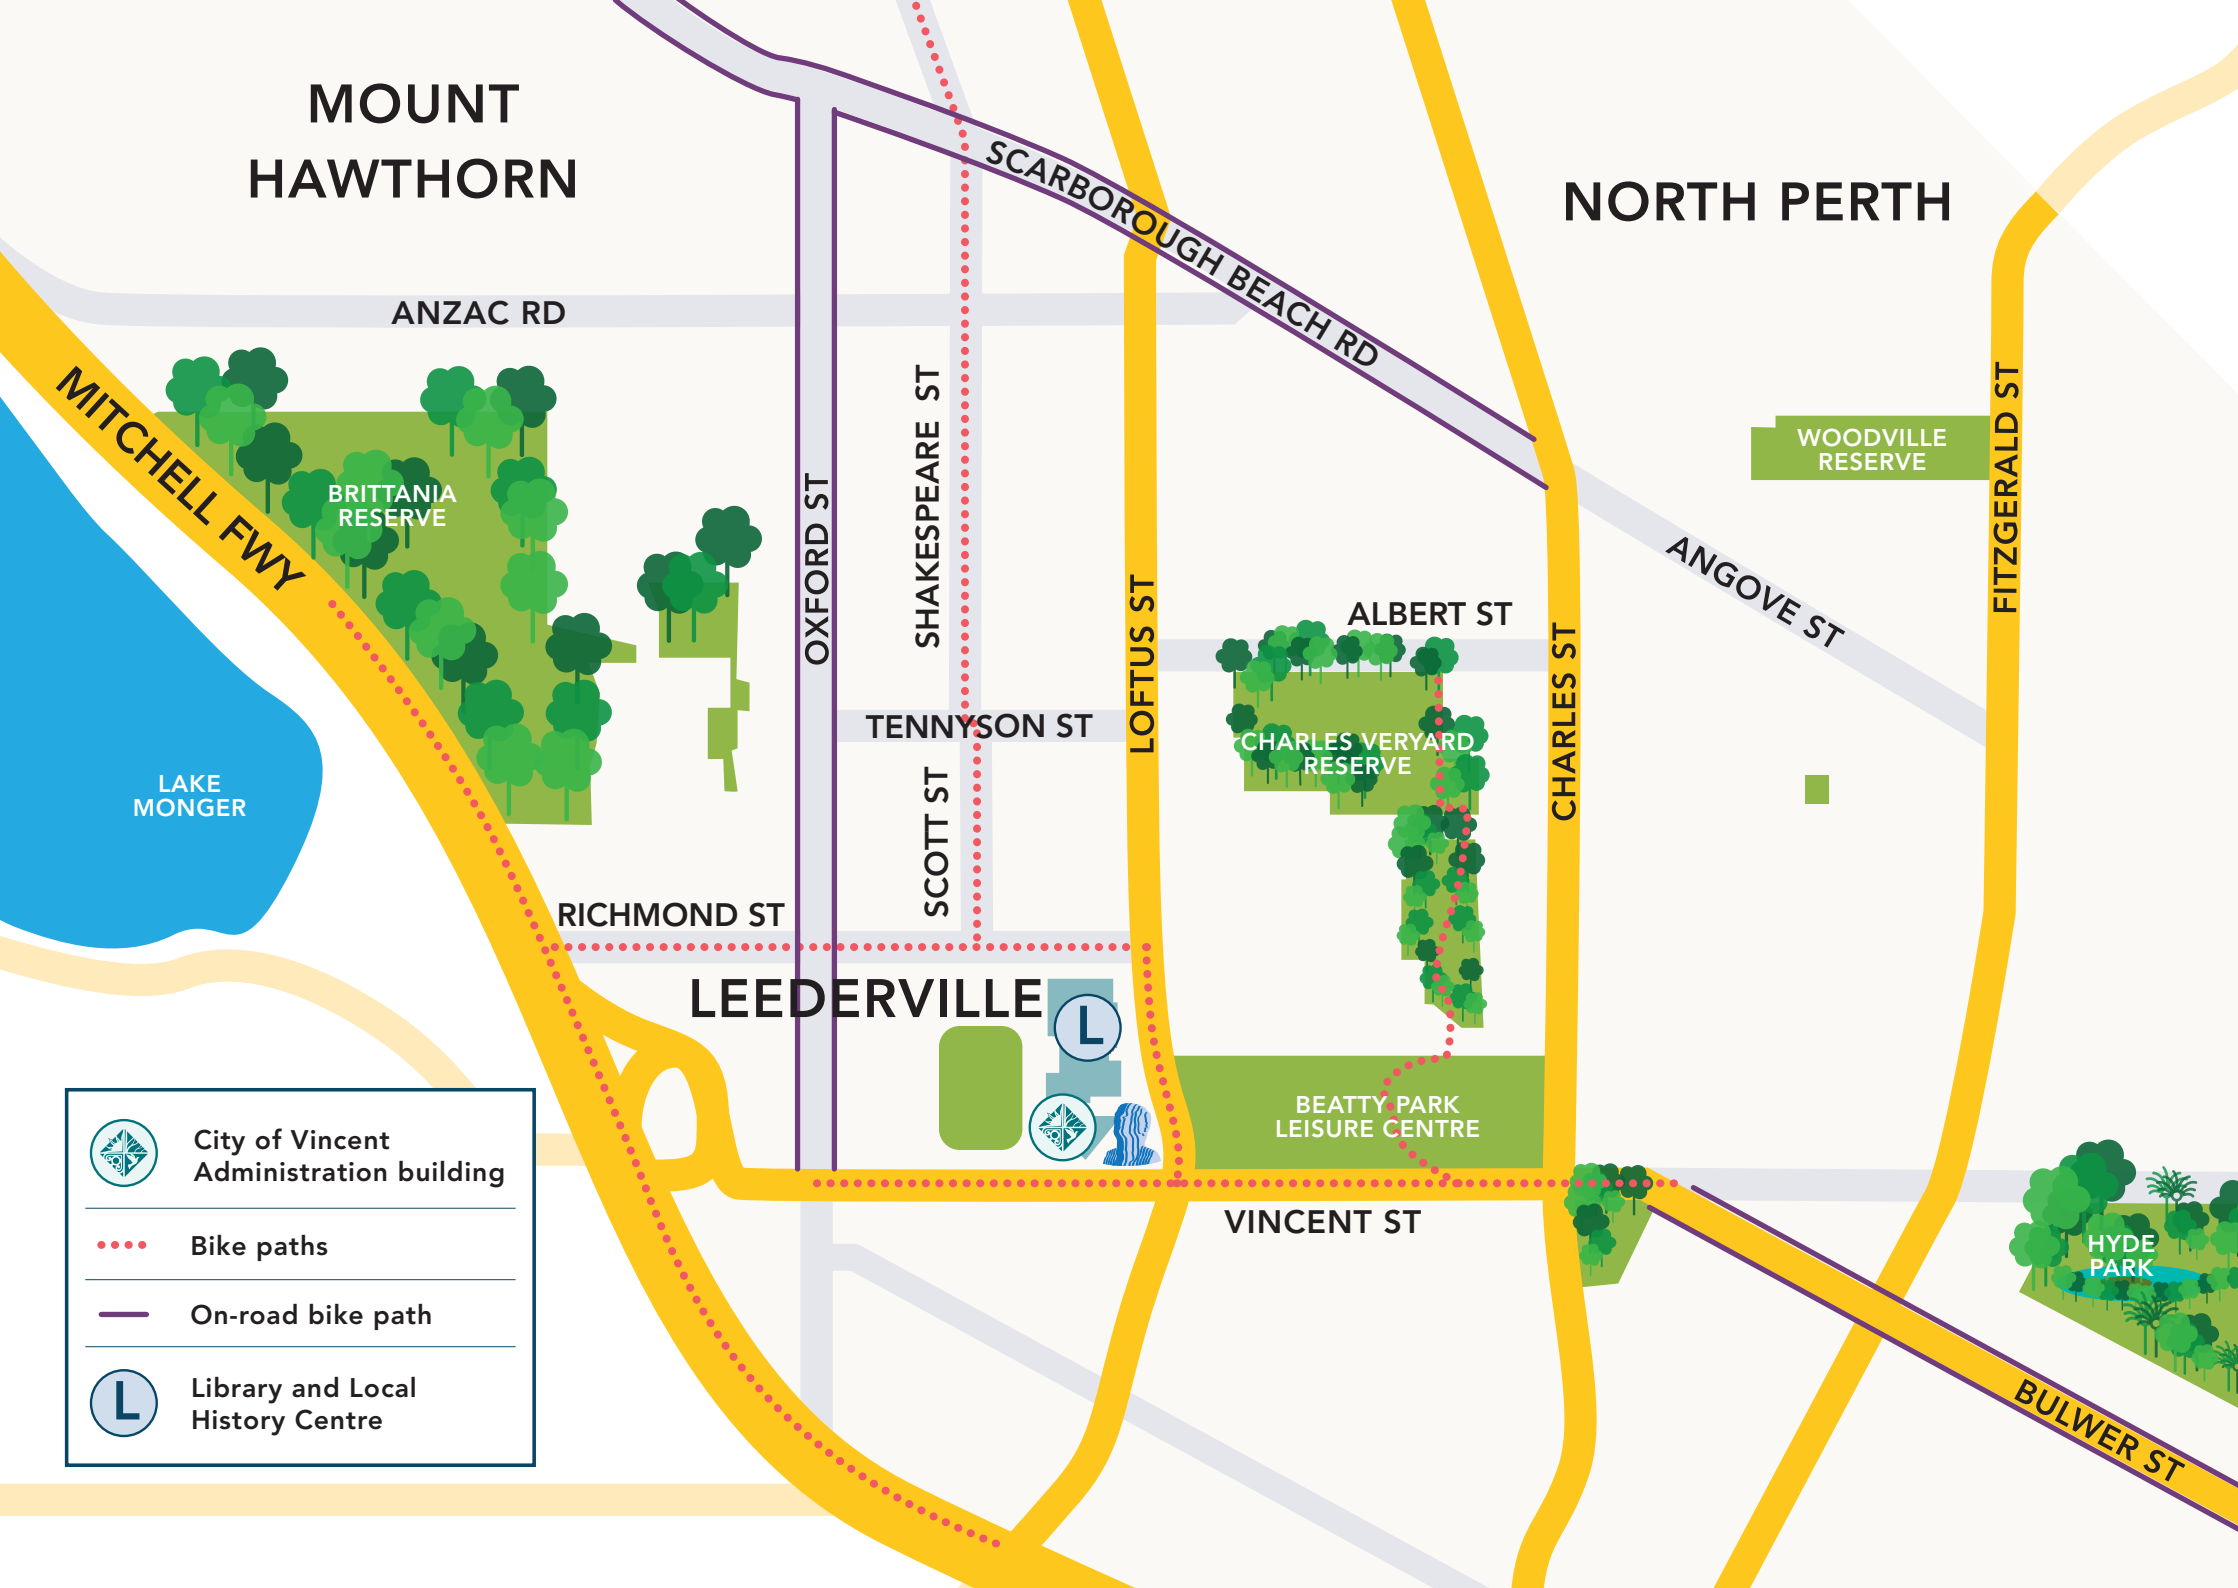

# MOUNT HAWTHORN

# NORTH PERTH

# LEEDERVILLE

	City of Vincent Administration building
	Bike paths
	On-road bike path
	Library and Local History Centre