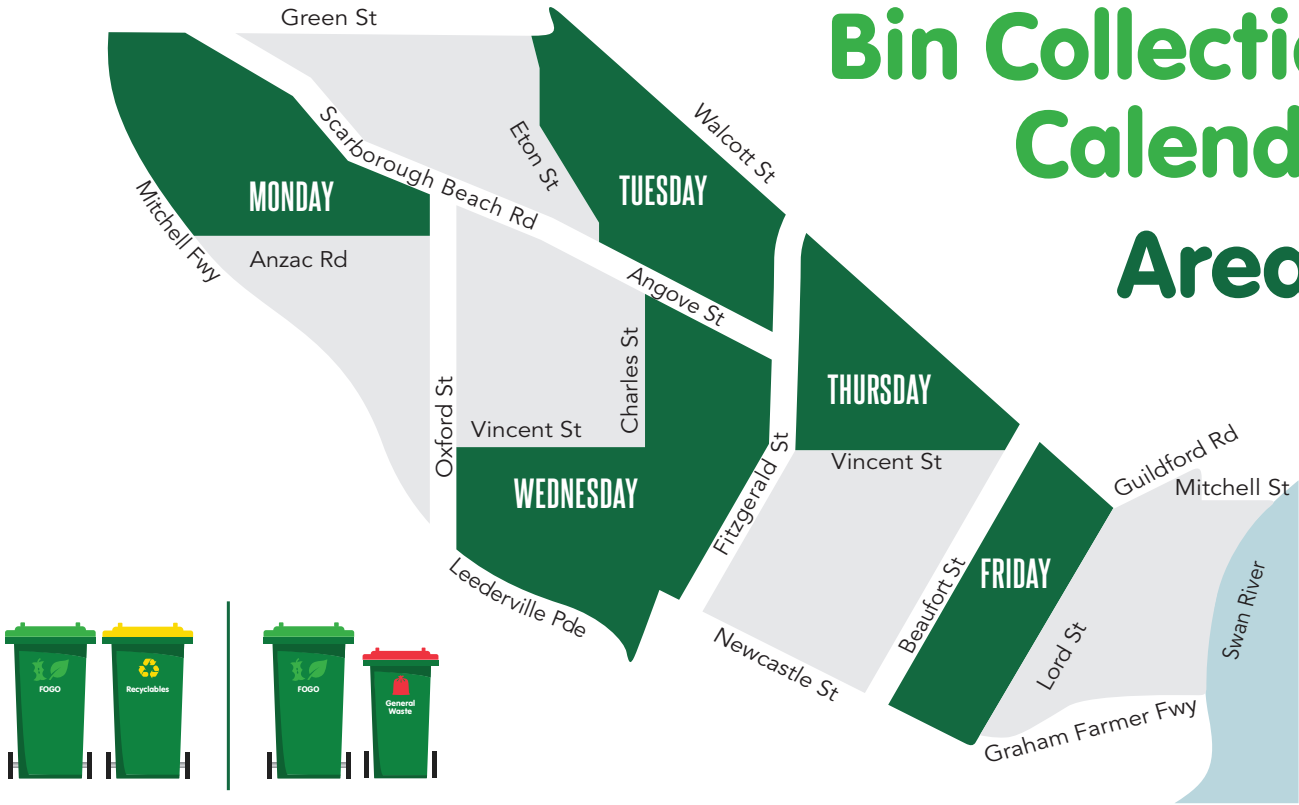

Bin Collection Calendar

Area B

■ Recycling & FOGO
 ■ General Waste & FOGO
 ■ Public Holiday

Please see over for rescheduled collection days following Christmas Day, New Year's Day and Good Friday public holidays.

July							August							September						
M	T	W	T	F	S	S	M	T	W	T	F	S	S	M	T	W	T	F	S	S
					1	2		1	2	3	4	5	6					1	2	3
3	4	5	6	7	8	9	7	8	9	10	11	12	13	4	5	6	7	8	9	10
10	11	12	13	14	15	16	14	15	16	17	18	19	20	11	12	13	14	15	16	17
17	18	19	20	21	22	23	21	22	23	24	25	26	27	18	19	20	21	22	23	24
24	25	26	27	28	29	30	28	29	30	31				25	26	27	28	29	30	
31																				

Public Holidays

The following collection dates will be affected by Public Holidays this year.

Bins will be collected one day later than the scheduled dates, per the table below:

Date	Bins to be collected
Monday 25 December 2023 (Christmas Day)	Tuesday 26 December 2023 (Boxing Day)
Tuesday 26 December 2023 (Boxing Day)	Wednesday 27 December 2023
Wednesday 27 December 2023	Thursday 28 December 2023
Thursday 28 December 2023	Friday 29 December 2023
Friday 29 December 2023	Saturday 30 December 2023
Monday 1 January 2024 (New Year's Day)	Tuesday 2 January 2024
Tuesday 2 January 2024	Wednesday 3 January 2024
Wednesday 3 January 2024	Thursday 4 January 2024
Thursday 4 January 2024	Friday 5 January 2024
Friday 5 January 2024	Saturday 6 January 2024
Friday 29 March 2024 (Good Friday)	Saturday 30 March 2024