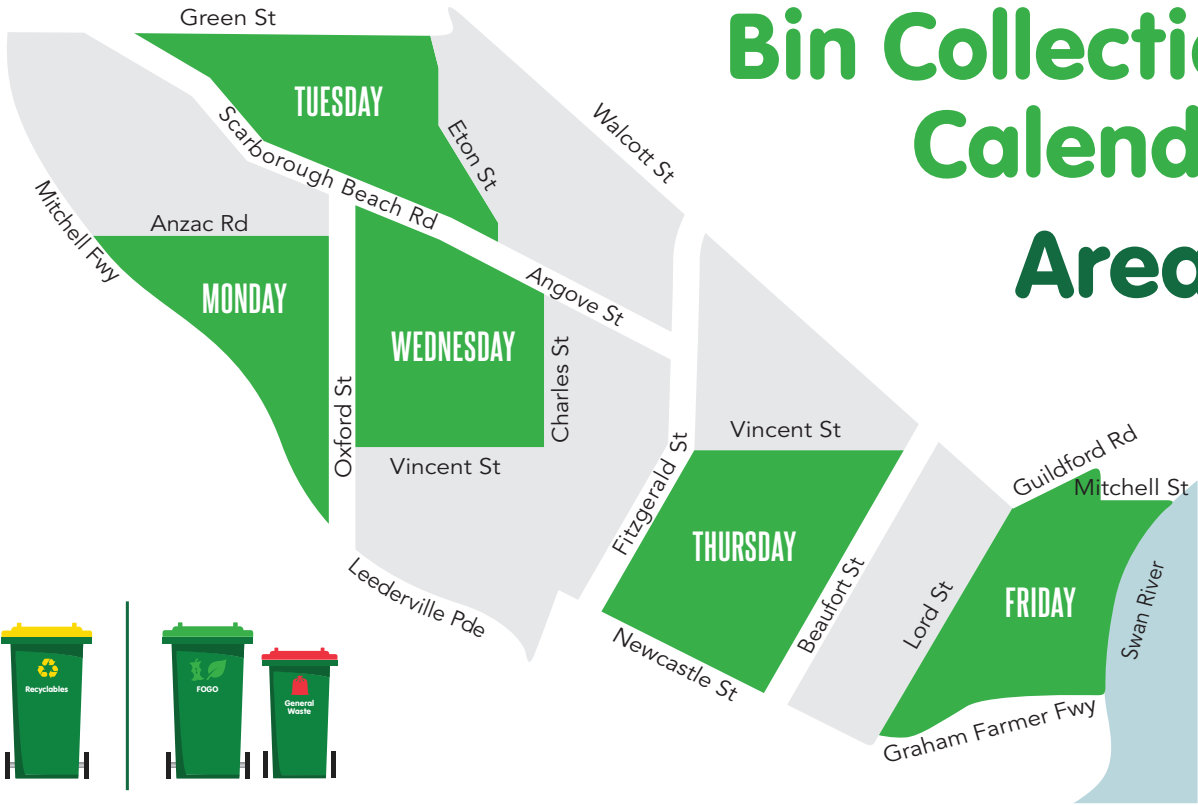

## Area A

■ Recycling & FOGO    
 ■ General Waste & FOGO    
 ■ Public Holiday

Please see over for rescheduled collection days following Christmas Day, New Year's Day and Good Friday public holidays.

July							August							September						
M	T	W	T	F	S	S	M	T	W	T	F	S	S	M	T	W	T	F	S	S
					1	2		1	2	3	4	5	6					1	2	3
3	4	5	6	7	8	9	7	8	9	10	11	12	13	4	5	6	7	8	9	10
10	11	12	13	14	15	16	14	15	16	17	18	19	20	11	12	13	14	15	16	17
17	18	19	20	21	22	23	21	22	23	24	25	26	27	18	19	20	21	22	23	24
24	25	26	27	28	29	30	28	29	30	31				25	26	27	28	29	30	
31																				

## Public Holidays

The following collection dates will be affected by Public Holidays this year.

Bins will be collected one day later than the scheduled dates, per the table below:

Date	Bins to be collected
Monday 25 December 2023 (Christmas Day)	Tuesday 26 December 2023 (Boxing Day)
Tuesday 26 December 2023 (Boxing Day)	Wednesday 27 December 2023
Wednesday 27 December 2023	Thursday 28 December 2023
Thursday 28 December 2023	Friday 29 December 2023
Friday 29 December 2023	Saturday 30 December 2023
Monday 1 January 2024 (New Year's Day)	Tuesday 2 January 2024
Tuesday 2 January 2024	Wednesday 3 January 2024
Wednesday 3 January 2024	Thursday 4 January 2024
Thursday 4 January 2024	Friday 5 January 2024
Friday 5 January 2024	Saturday 6 January 2024
Friday 29 March 2024 (Good Friday)	Saturday 30 March 2024