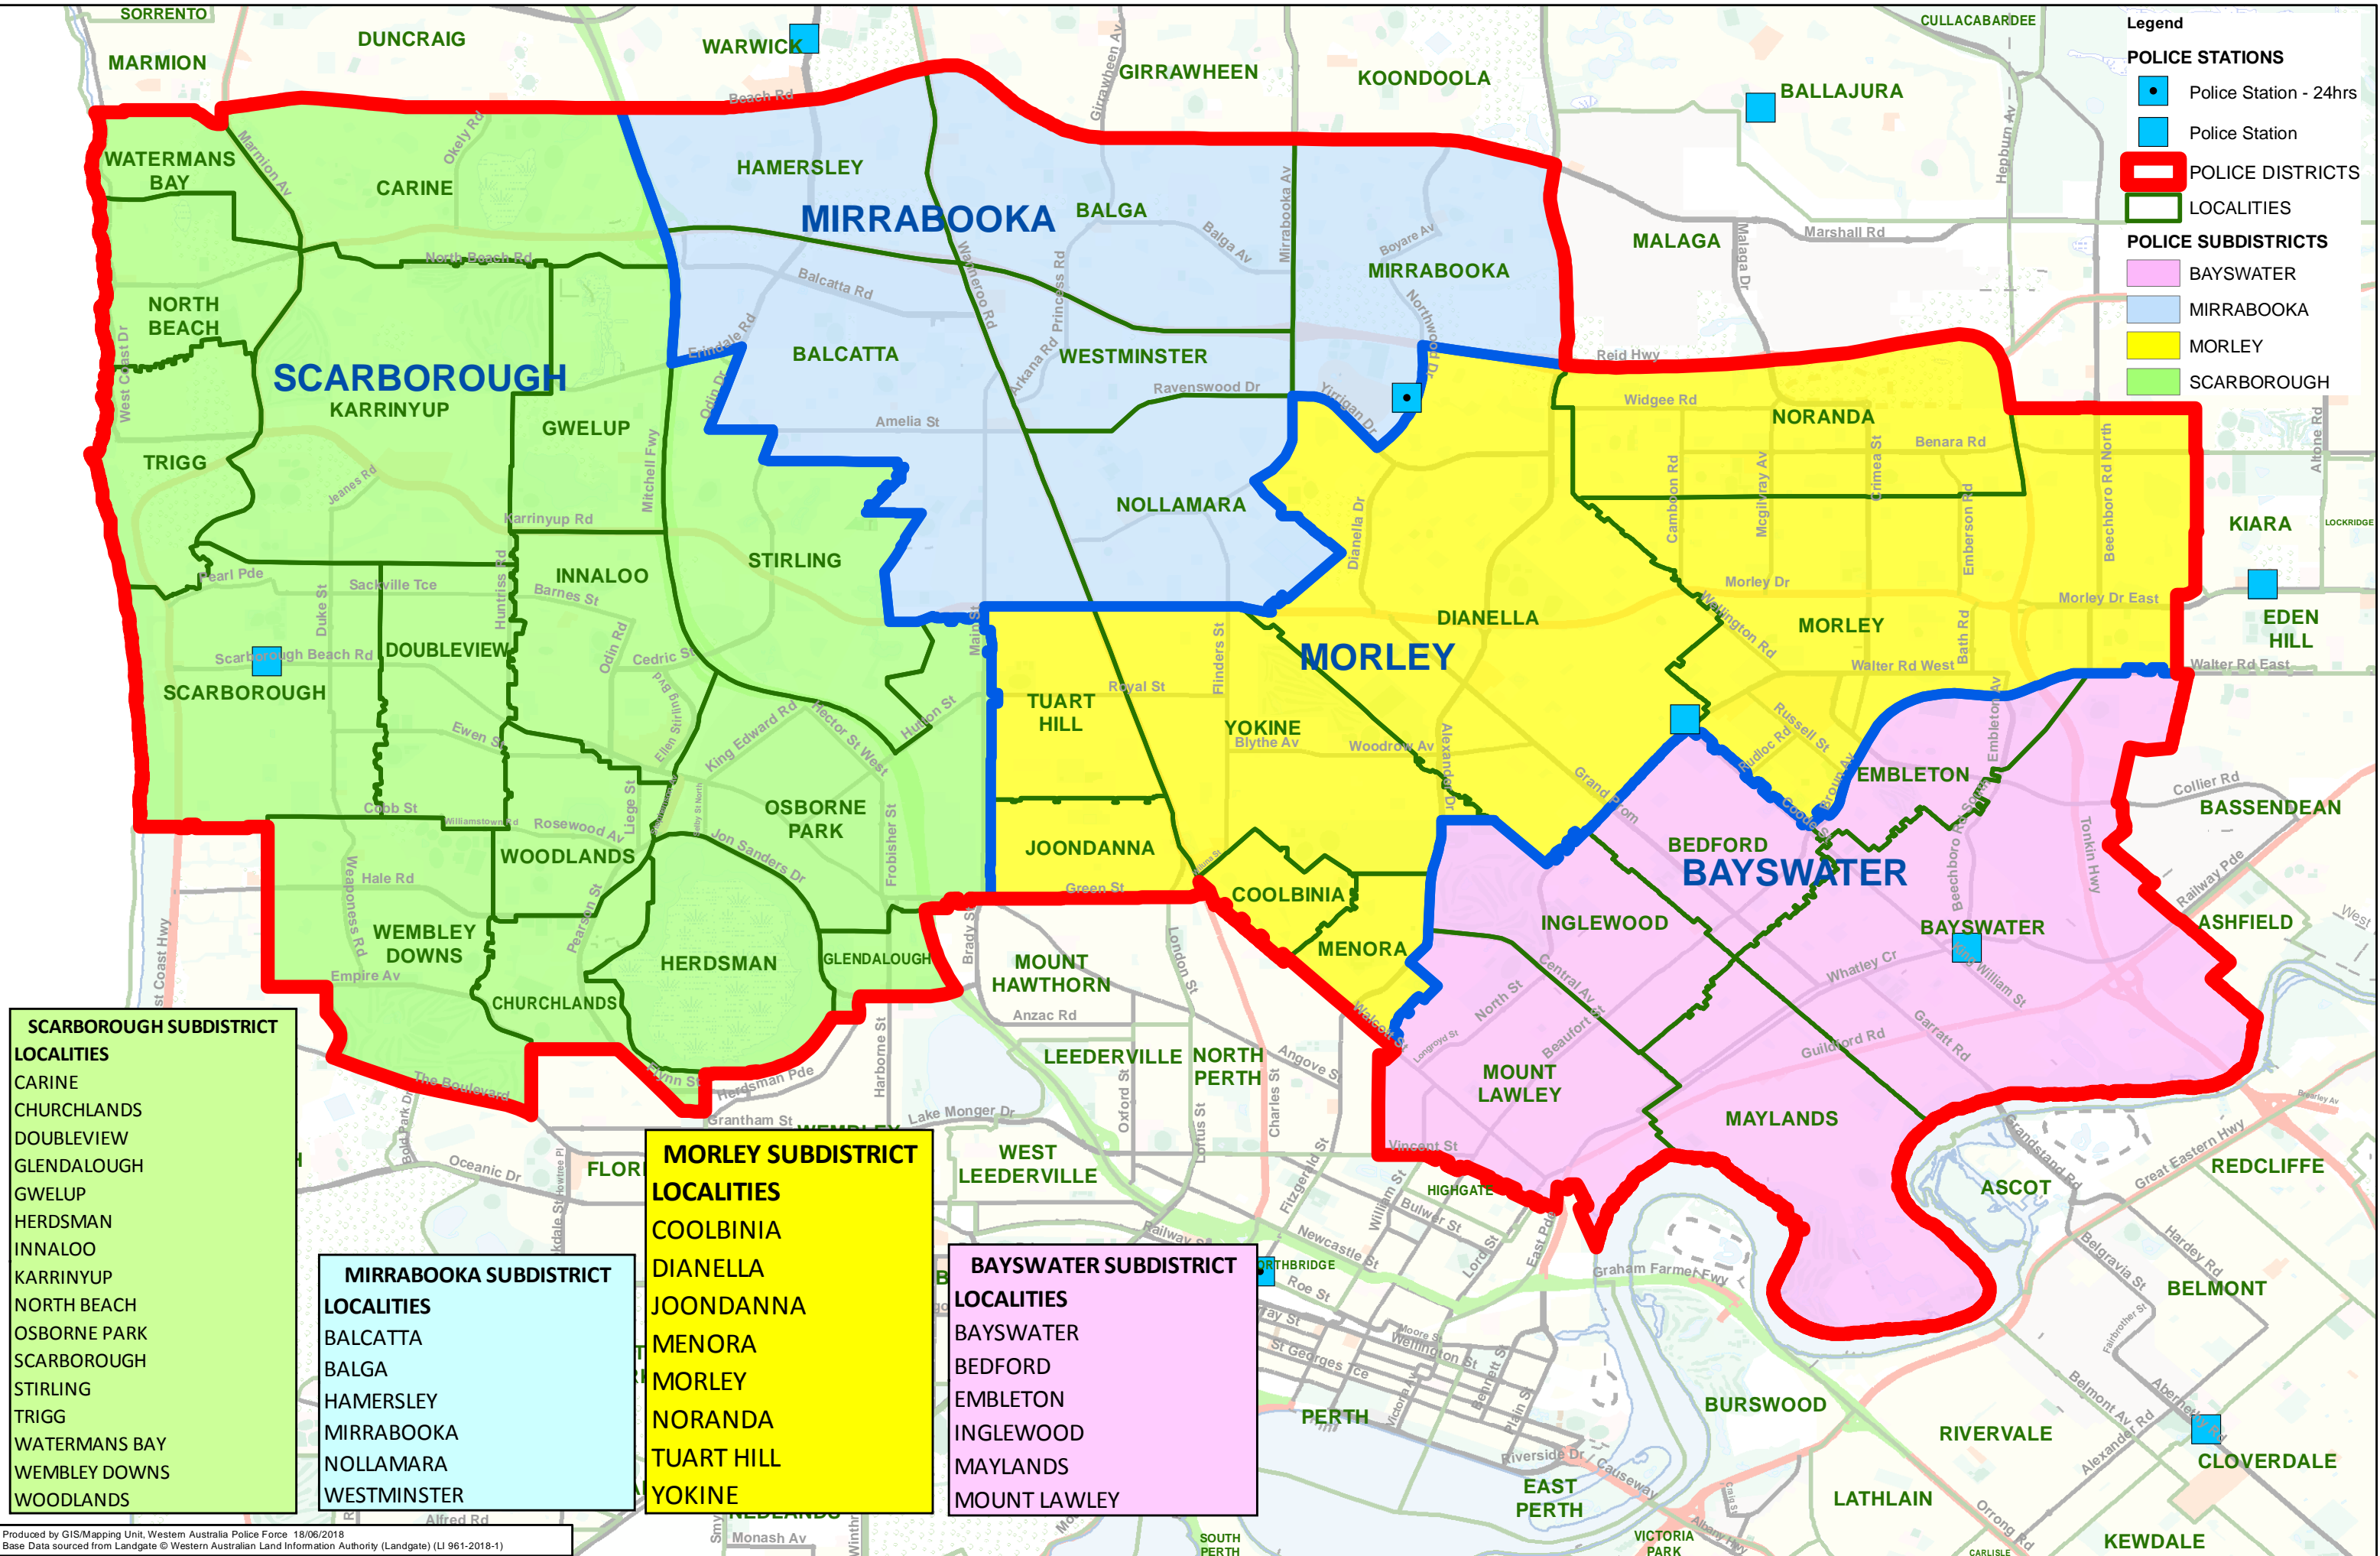

WA POLICE FORCE - MIRRABOOKA DISTRICT

- Legend**
- Police Station - 24hrs
 - Police Station
 - POLICE DISTRICTS
 - LOCALITIES
 - POLICE SUBDISTRICTS**
 - BAYSWATER
 - MIRRABOOKA
 - MORLEY
 - SCARBOROUGH

- SCARBOROUGH SUBDISTRICT LOCALITIES**
- CARINE
 - CHURCHLANDS
 - DOUBLEVIEW
 - GLENDALOUGH
 - GWELUP
 - HERDSMAN
 - INNALOO
 - KARRINYUP
 - NORTH BEACH
 - OSBORNE PARK
 - SCARBOROUGH
 - STIRLING
 - TRIGG
 - WATERMANS BAY
 - WEMBLEY DOWNS
 - WOODLANDS

- MIRRABOOKA SUBDISTRICT LOCALITIES**
- BALCATT
 - BALGA
 - HAMERSLEY
 - MIRRABOOKA
 - NOLLAMARA
 - WESTMINSTER

- MORLEY SUBDISTRICT LOCALITIES**
- COOLBINIA
 - DIANELLA
 - JOONDANNA
 - MENORA
 - MORLEY
 - NORANDA
 - TUART HILL
 - YOKINE

- BAYSWATER SUBDISTRICT LOCALITIES**
- BAYSWATER
 - BEDFORD
 - EMBLETON
 - INGLEWOOD
 - MAYLANDS
 - MOUNT LAWLEY