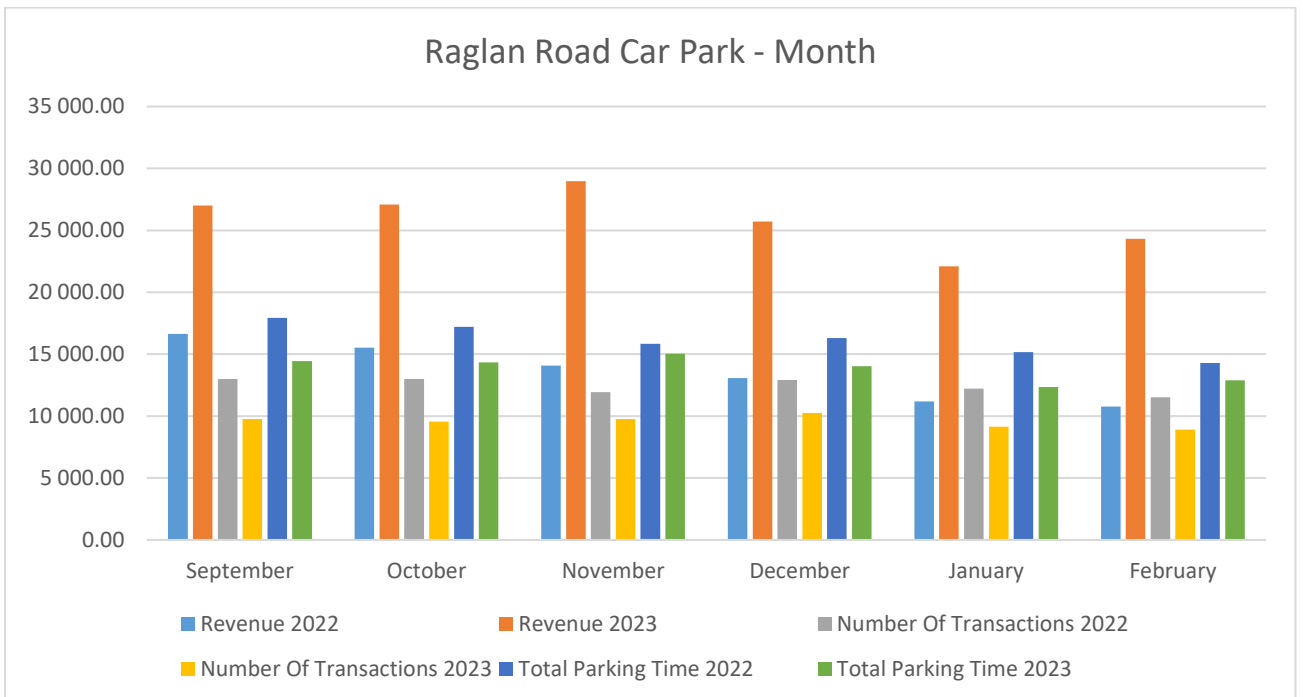

View St Car Park - Day of the Week

View St Car Park - Month

Wasley St Car Park - Day of the Week

Wasley St Car Park - Month

The Avenue Car Park - Day of the Week

The Avenue Car Park - Month