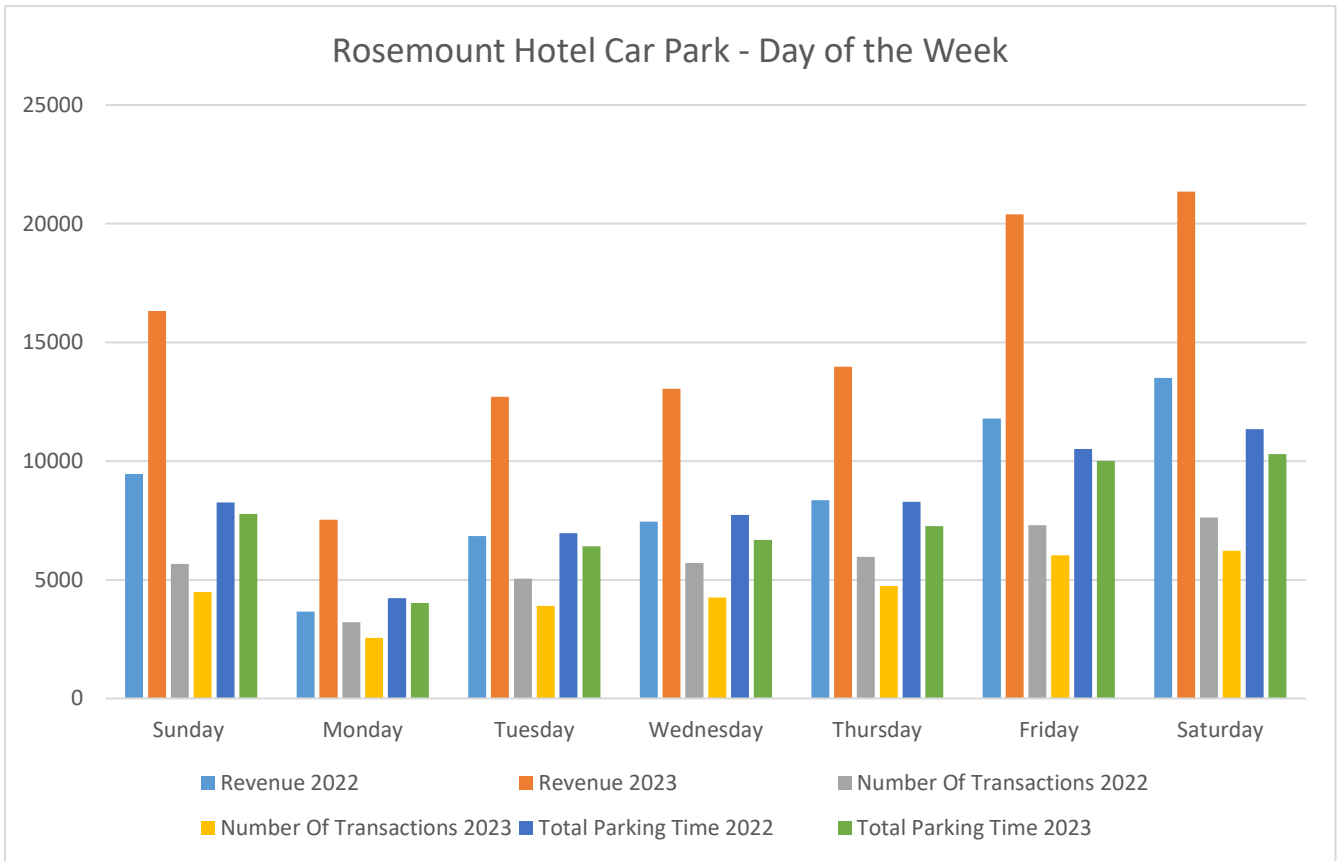

View St Car Park - Day of the Week

View St Car Park - Month

Wasley St Car Park - Day of the Week

Wasley St Car Park - Month

The Avenue Car Park - Day of the Week

The Avenue Car Park - Month