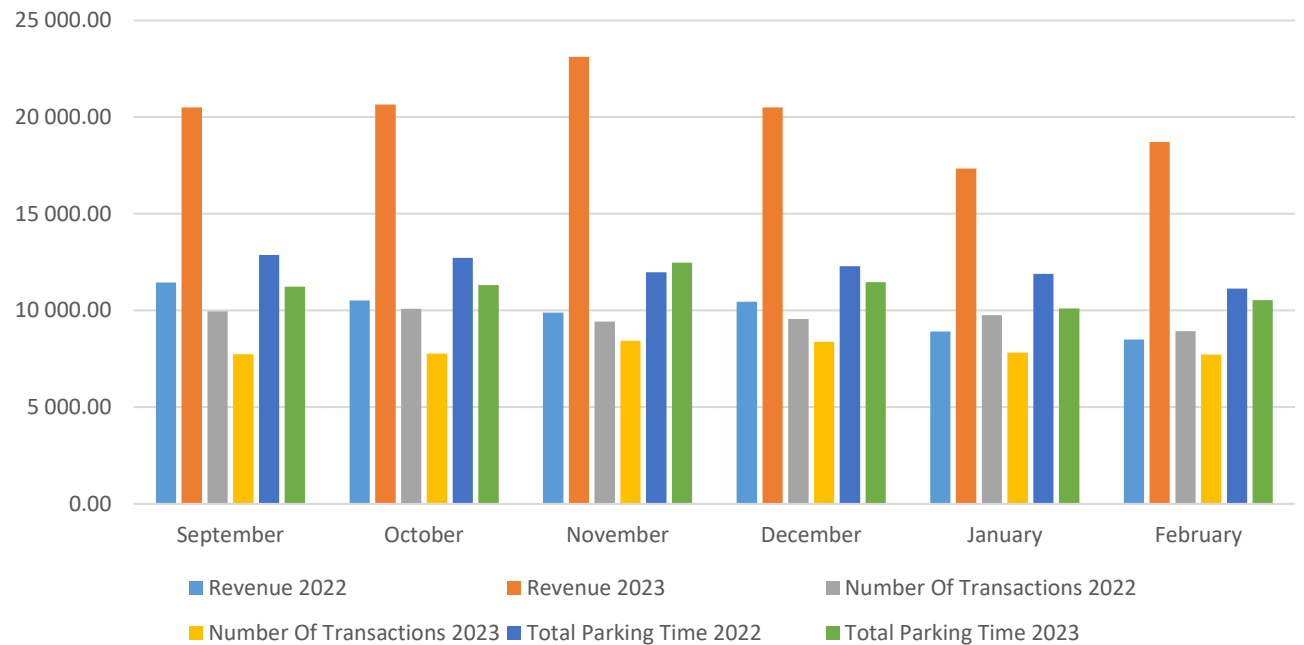

Brisbane St Car Park - Day of the Week

Brisbane St Car Park - Month

Chelmsford Road Car Park - Day of the Week

Chelmsford Road Car Park - Month

Frame Court Car Park - Day of the Week

Frame Court Car Park - Month

View St Car Park - Day of the Week

View St Car Park - Month

Wasley St Car Park - Day of the Week

Wasley St Car Park - Month

The Avenue Car Park - Day of the Week

The Avenue Car Park - Month