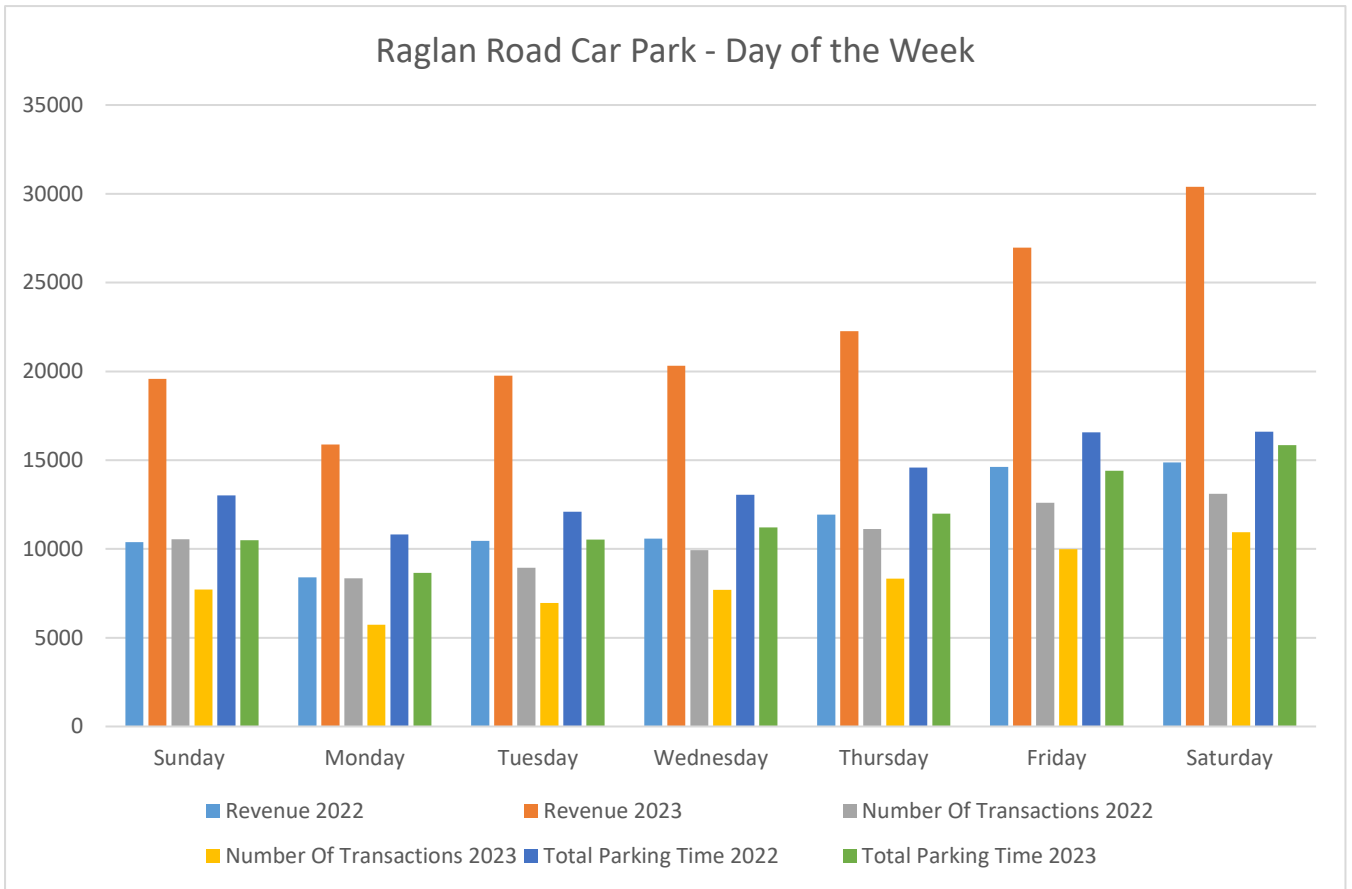

Brisbane St Car Park - Day of the Week

Brisbane St Car Park - Month

Chelmsford Road Car Park - Day of the Week

Chelmsford Road Car Park - Month

Frame Court Car Park - Day of the Week

Frame Court Car Park - Month

View St Car Park - Day of the Week

View St Car Park - Month

Wasley St Car Park - Day of the Week

Wasley St Car Park - Month

The Avenue Car Park - Day of the Week

The Avenue Car Park - Month