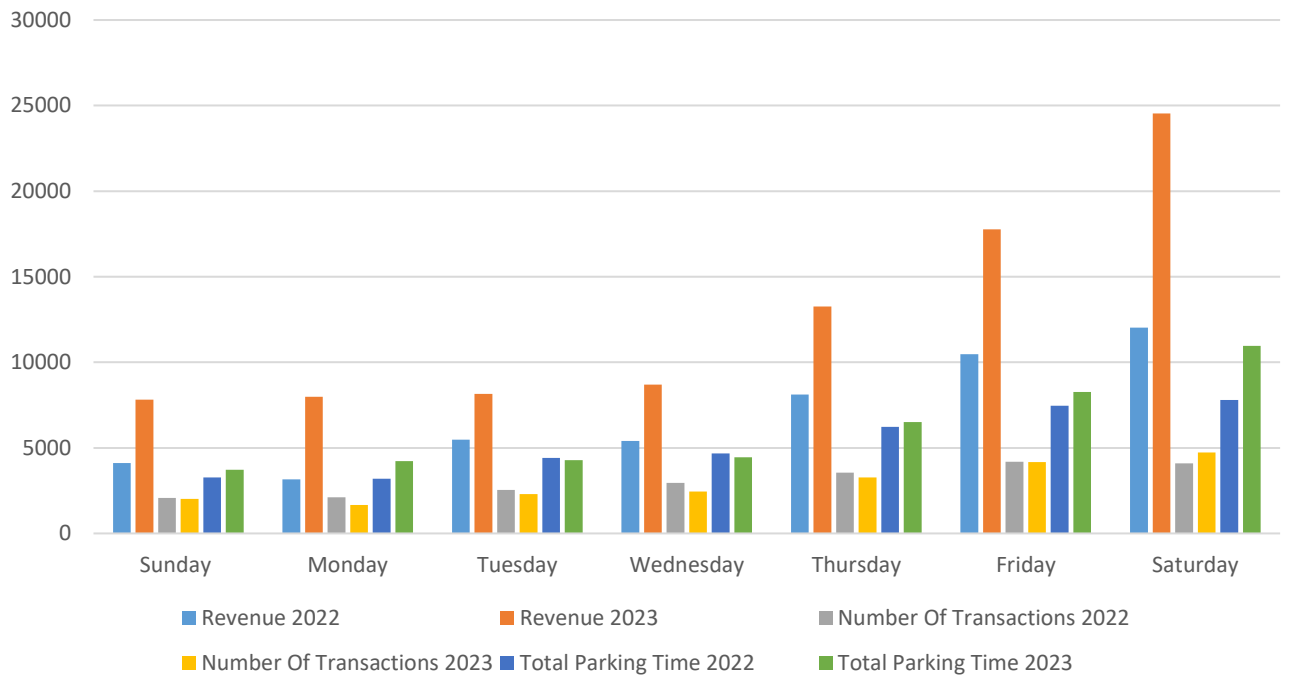

Brisbane St Car Park - Day of the Week

Brisbane St Car Park - Month

Chelmsford Road Car Park - Day of the Week

Chelmsford Road Car Park - Month

Frame Court Car Park - Day of the Week

Frame Court Car Park - Month

View St Car Park - Day of the Week

View St Car Park - Month

Wasley St Car Park - Day of the Week

Wasley St Car Park - Month

The Avenue Car Park - Day of the Week

The Avenue Car Park - Month