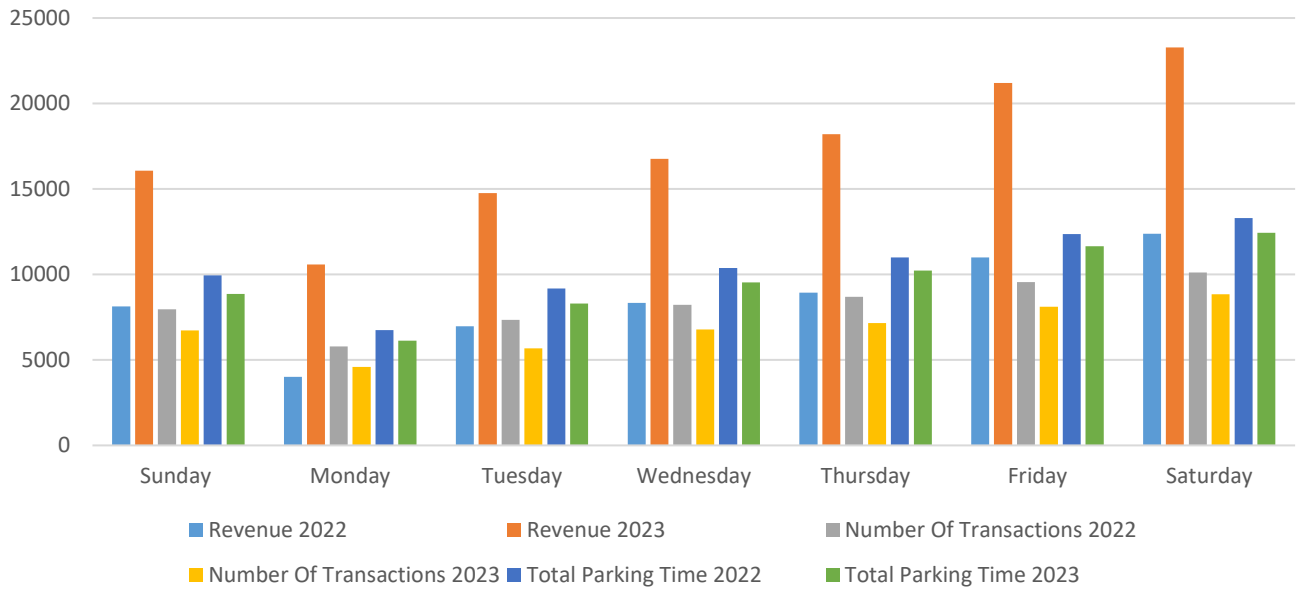

Brisbane St Car Park - Day of the Week

Brisbane St Car Park - Month

Chelmsford Road Car Park - Day of the Week

Chelmsford Road Car Park - Month

Frame Court Car Park - Day of the Week

Frame Court Car Park - Month

View St Car Park - Day of the Week

View St Car Park - Month

Wasley St Car Park - Day of the Week

Wasley St Car Park - Month

The Avenue Car Park - Day of the Week

The Avenue Car Park - Month