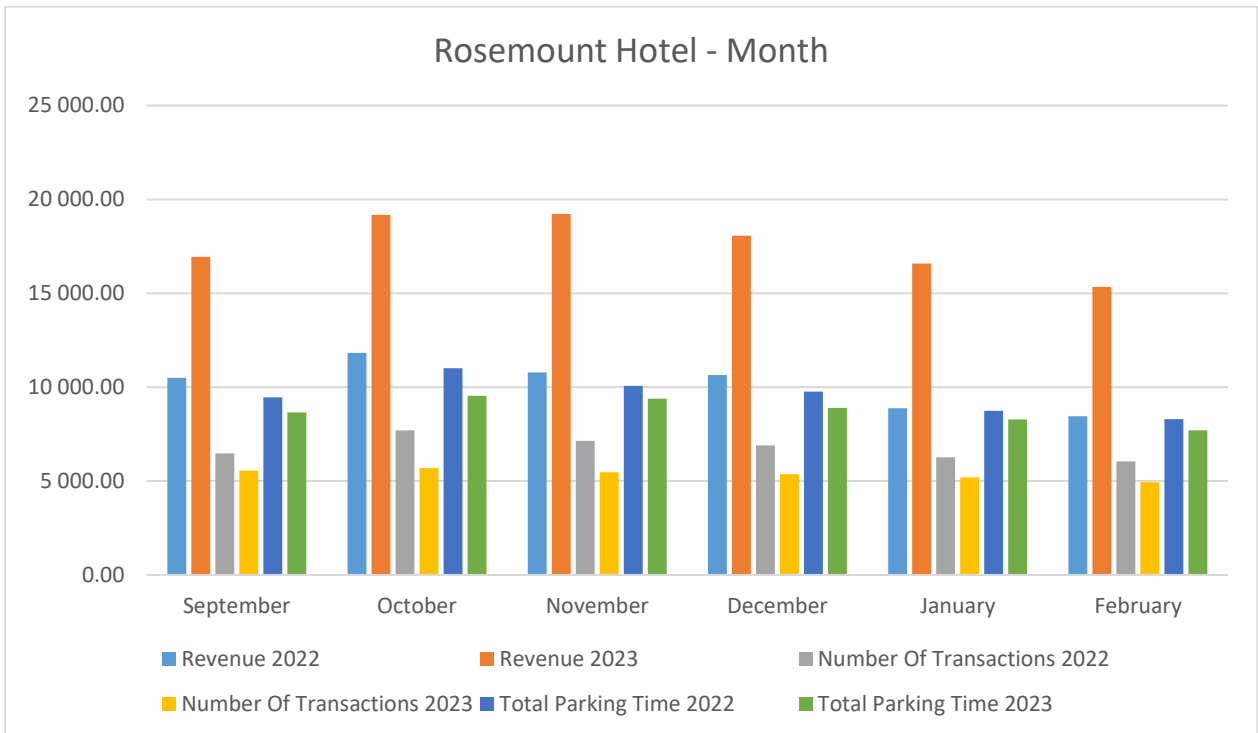

View St Car Park - Day of the Week

View St Car Park - Month

Wasley St Car Park - Day of the Week

Wasley St Car Park - Month

The Avenue Car Park - Day of the Week

The Avenue Car Park - Month