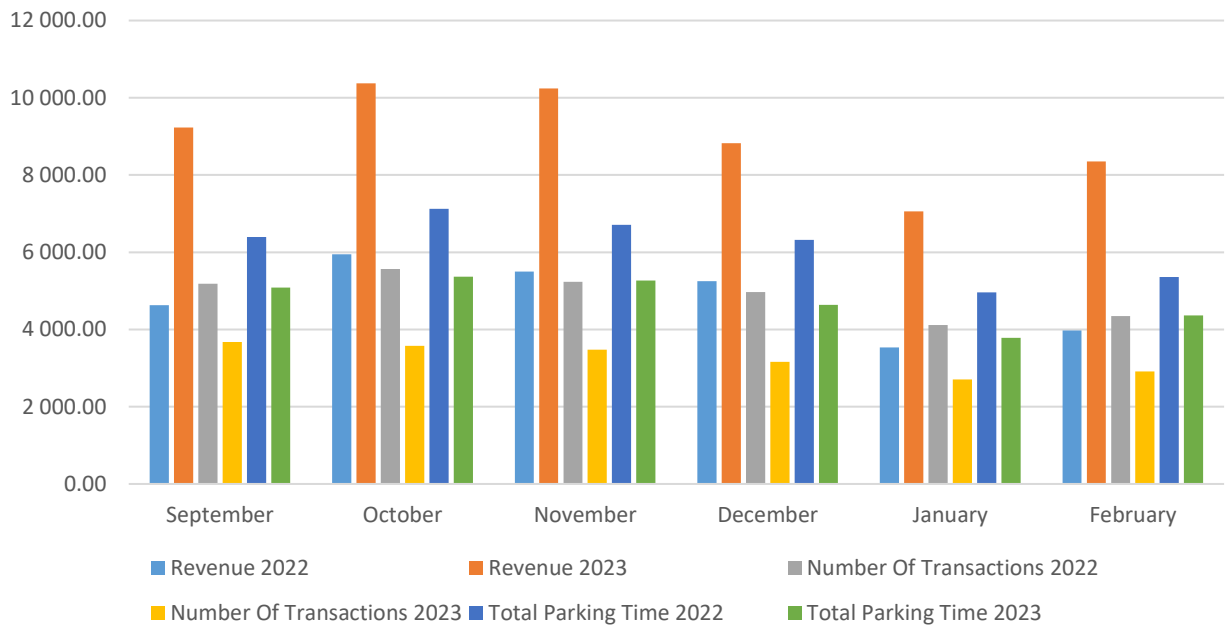

Brisbane St Car Park - Day of the Week

Brisbane St Car Park - Month

Chelmsford Road Car Park - Day of the Week

Chelmsford Road Car Park - Month

Frame Court Car Park - Day of the Week

Frame Court Car Park - Month

View St Car Park - Day of the Week

View St Car Park - Month

Wasley St Car Park - Day of the Week

Wasley St Car Park - Month

The Avenue Car Park - Day of the Week

The Avenue Car Park - Month