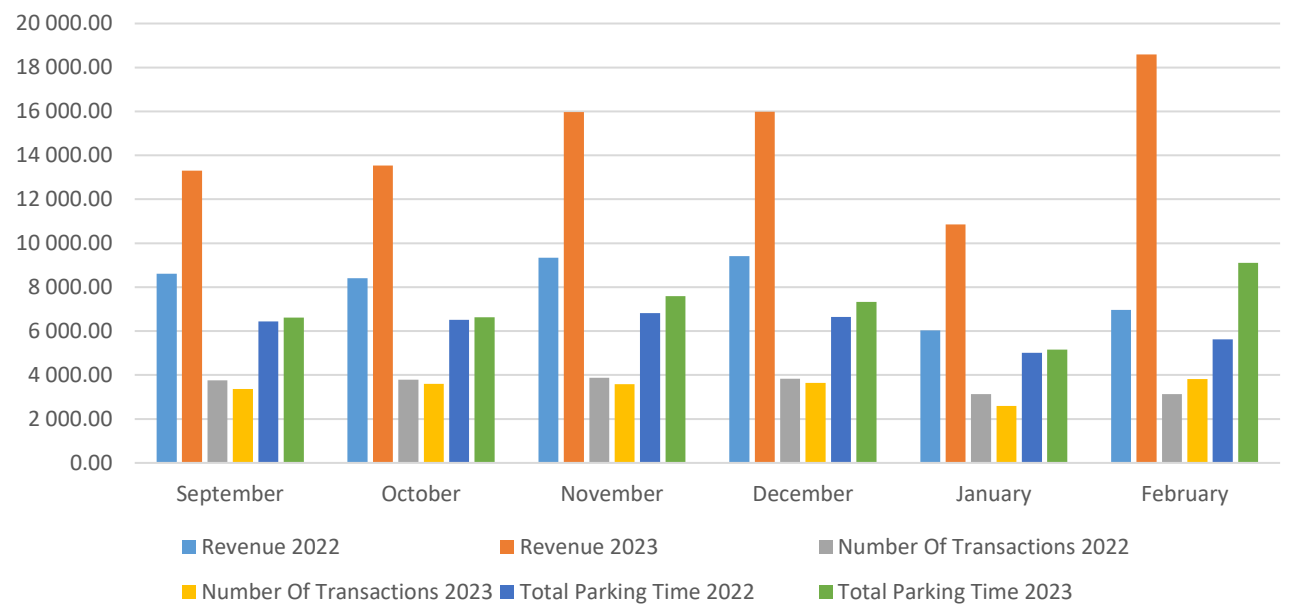

Brisbane St Car Park - Day of the Week

Brisbane St Car Park - Month

Chelmsford Road Car Park - Day of the Week

Chelmsford Road Car Park - Month

Frame Court Car Park - Day of the Week

Frame Court Car Park - Month

View St Car Park - Day of the Week

View St Car Park - Month

Wasley St Car Park - Day of the Week

Wasley St Car Park - Month

The Avenue Car Park - Day of the Week

The Avenue Car Park - Month