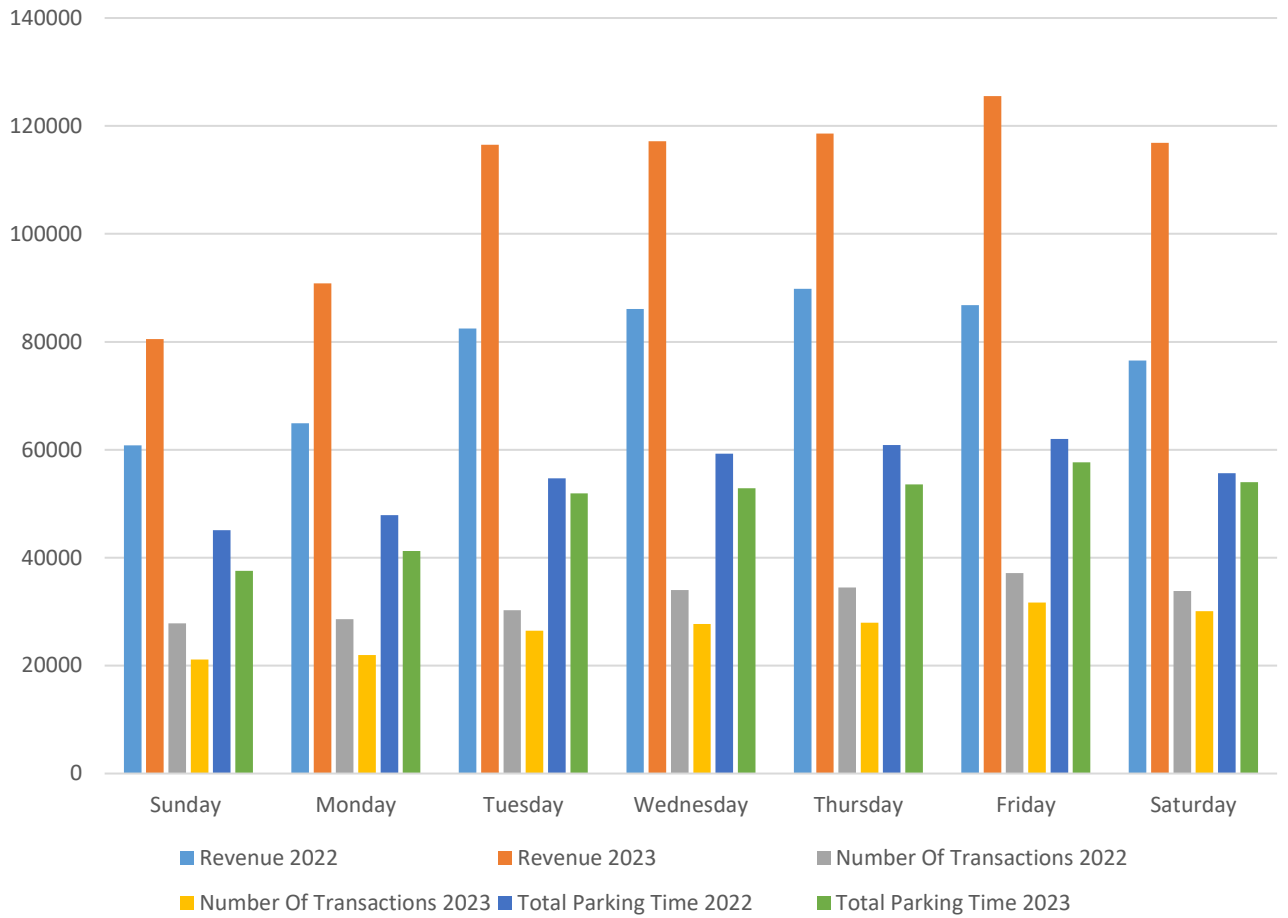

View St Car Park - Day of the Week

View St Car Park - Month

Wasley St Car Park - Day of the Week

Wasley St Car Park - Month

The Avenue Car Park - Day of the Week

The Avenue Car Park - Month