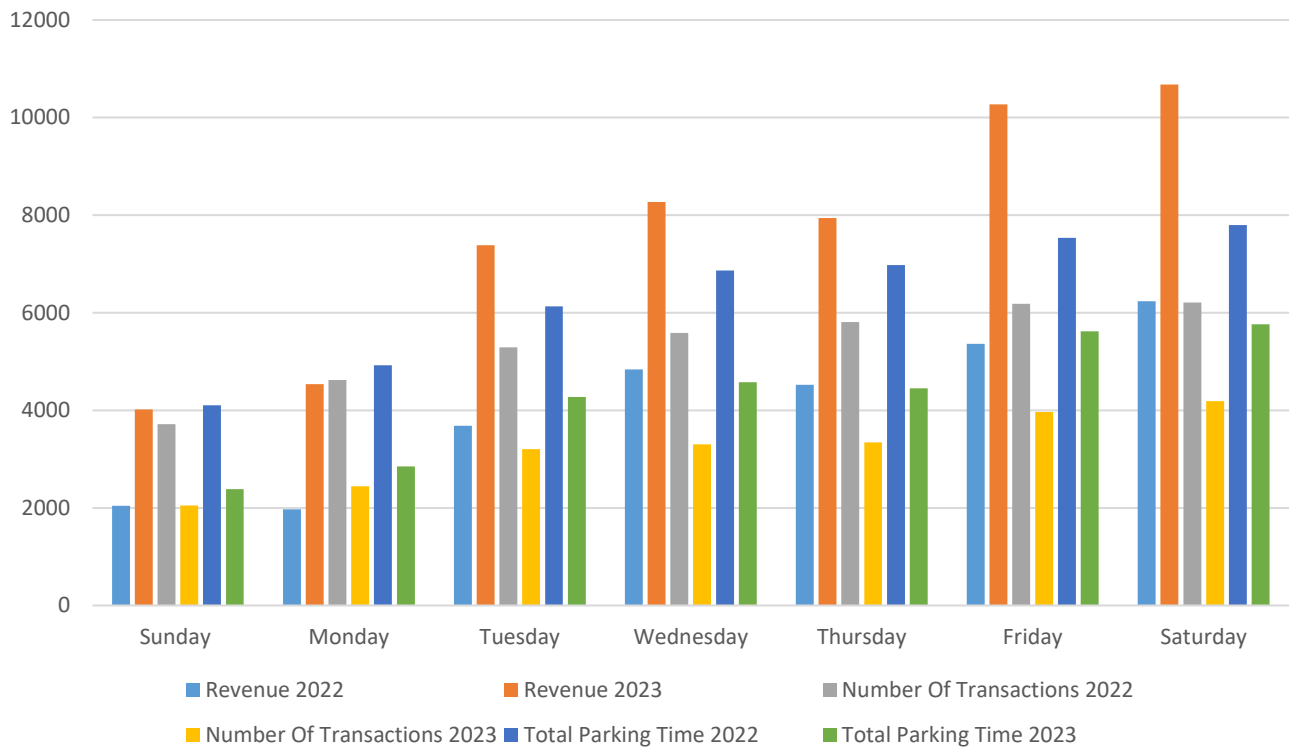

Brisbane St Car Park - Day of the Week

Brisbane St Car Park - Month

Chelmsford Road Car Park - Day of the Week

Chelmsford Road Car Park - Month

Frame Court Car Park - Day of the Week

Frame Court Car Park - Month

View St Car Park - Day of the Week

View St Car Park - Month

Wasley St Car Park - Day of the Week

Wasley St Car Park - Month

The Avenue Car Park - Day of the Week

The Avenue Car Park - Month