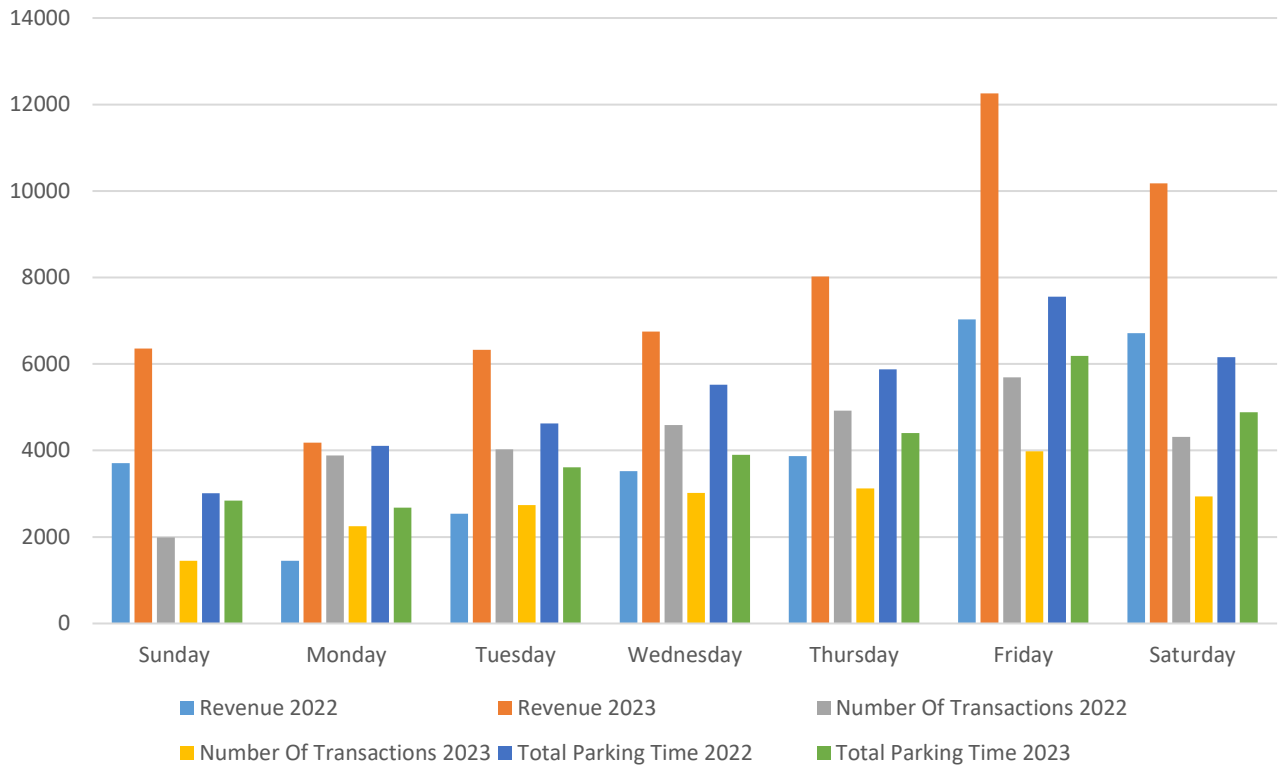

Brisbane St Car Park - Day of the Week

Brisbane St Car Park - Month

Chelmsford Road Car Park - Day of the Week

Chelmsford Road Car Park - Month

Frame Court Car Park - Day of the Week

Frame Court Car Park - Month

View St Car Park - Day of the Week

View St Car Park - Month

Wasley St Car Park - Day of the Week

Wasley St Car Park - Month

The Avenue Car Park - Day of the Week

The Avenue Car Park - Month